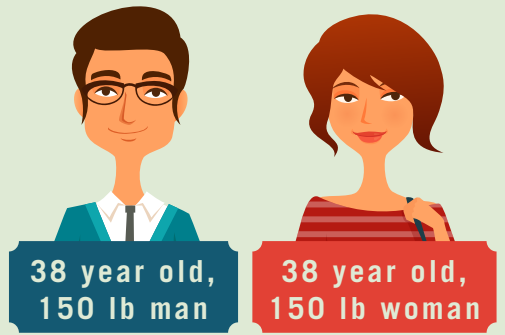

# MEN *vs* WOMEN

NOT EQUAL WHEN ALCOHOL IS INVOLVED

Standard mixed drink with .60 ounces of alcohol.

30 MIN

.018

BAC

.027

1 HRS