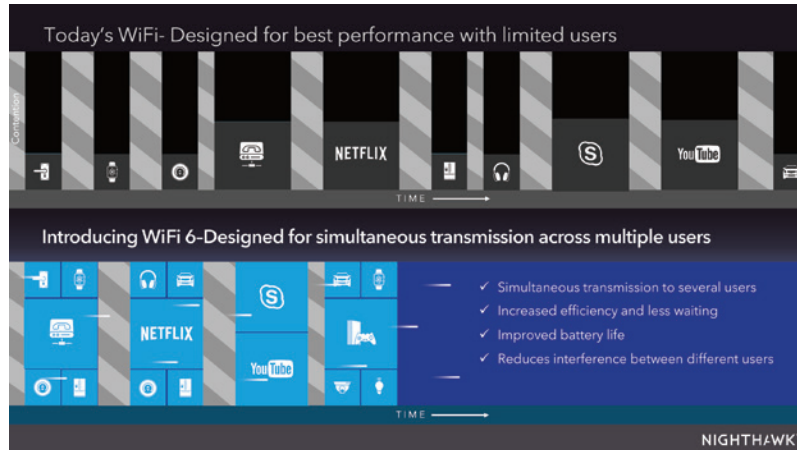

Super-Fast Tri-band WiFi

Tri-band WiFi with a dedicated WiFi connection between the Router and Satellite that keeps up with your family's streaming, gaming, and smart home needs.

Customize Your Network

Create a separate 2.4GHz WiFi with a unique network name that won't interfere with other connections.

NETGEAR®

Orthogonal Frequency Division Multiple Access (OFDMA)

Using the OFDMA¹ feature of WiFi 6, the WiFi traffic is managed much more efficiently since data is transmitted from different devices concurrently, rather than having each device's data wait for its turn. This results in an efficient use of air-time, reduced latency, and increased bandwidth to add more devices to your network.

Ultra-powerful AX-optimized Quad-core Processor

The Nighthawk Tri-band WiFi 6 Mesh System, powered by a 1.5GHz quad-core processor, is built for performance at an ultimate level. The ultra-fast processor enables the router to seamlessly handle data-intensive applications such as 4K UHD video streaming, VR/AR gaming, as well as provide a stronger, more reliable WiFi experience. This powerful processor is optimized for AX making intelligent spontaneous decisions to schedule data traffic to maximize WiFi bandwidth utilization.