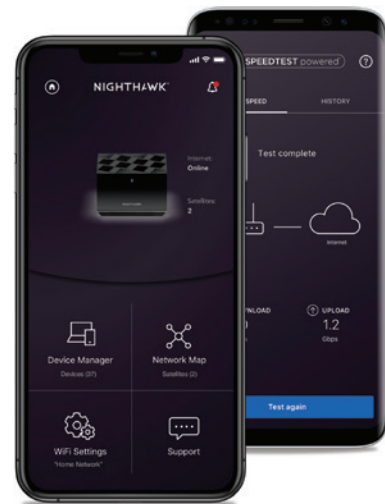

NETGEAR®

Orthogonal Frequency Division Multiple Access (OFDMA)

Using the OFDMA¹ feature of WiFi 6, the WiFi traffic is managed much more efficiently since data is transmitted from different devices concurrently, rather than having each device's data wait for its turn. This results in an efficient use of air-time, reduced latency, and increased bandwidth to add more devices to your network.

Ultra-powerful AX-optimized Quad-core Processor

The Nighthawk Tri-band WiFi 6 Mesh System, powered by a 1.5GHz quad-core processor, is built for performance at an ultimate level. The ultra-fast processor enables the router to seamlessly handle data-intensive applications such as 4K UHD video streaming, VR/AR gaming, as well as provide a stronger, more reliable WiFi experience. This powerful processor is optimized for AX making intelligent spontaneous decisions to schedule data traffic to maximize WiFi bandwidth utilization.

NIGHTHAWK®

Nighthawk® Tri-band Mesh WiFi 6 System

Nighthawk App

The NETGEAR Nighthawk® App makes it easy to set up your Nighthawk Tri-band Mesh WiFi 6 System and get more out of your WiFi. With the app, you can install your Tri-band Mesh WiFi 6 Router and Satellite in a few steps—just connect your mobile device to the router network and the app will walk you through the rest. Once set up, you can use the intuitive dashboard to pause the Internet on your connected devices, run a quick Internet speed test, and much more!

- Anywhere Access – Easily monitor your home network anytime, anywhere
- Internet Speed Test – Check the broadband speeds from your service provider
- Pause Internet – Pause the Internet to any device
- Traffic Meter – Track Internet data usage
- Guest Networks – Set up separate WiFi access for guests
- Quick Setup – Get connected in just minutes
- Get it at nighthawk-app.com