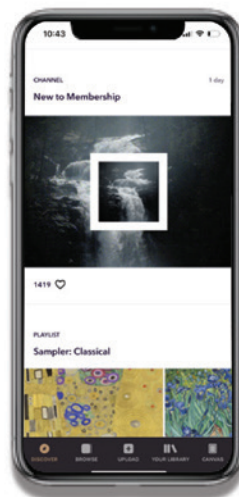

Bring the world's museums and galleries to your wall with Meural's virtually endless digital library of 30,000+ works of iconic and emerging art.

- World's largest art streaming service
- A dynamic collection of 30,000+ works
- Old art, new art, everything in between
- Browse by museum, movement, artist, color, and more
- Enjoy programmable NFT art and collectables
- Iconic image collections like National Geographic and The Little Prince
- Only-on-Meural exclusive art

### Meural Marketplace and Membership

The Meural Marketplace enables users to purchase single artworks and playlists a la carte.

Meural Members make the most of their Canvas. You can showcase over 30,000+ works on your Canvas and access other exclusive benefits.

Membership Benefits	Non-Members	Members
Showcase over \$3 billion of art—30,000+ artworks		✓
Priority viewing of all new art in the library		✓
Display programmable NFT art & blockchain collectables		✓
Curate your own playlists—mixing our art with your own		✓
Access to 24/7 customer support	First 90 days	<b>UNLIMITED</b>
Meural Cloud storage for your uploads	4 GB	<b>20 GB</b>
50% savings on all art purchases		✓
Upload your own photographs and art	✓	✓
Be a patron of the arts—60% of what we earn on art goes to artists	✓	✓
Access to 100 curated 'sampler' works	✓	✓

### The Meural App

Browse art, create playlists, and customize settings with the Meural app. You can even explore art without lifting a finger using your Amazon Alexa.

Scroll through new and noteworthy works