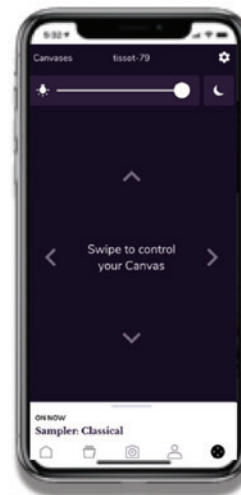

### Bring Every Brushstroke to Life

- Meural Canvas II combines modern design, state-of-the-art technology, and passion for art all over the world, letting you explore and show off more of what you love in lifelike detail.
- A collection of Canvases, Meural is designed for any space. Meural Canvas II has a sleek, modern-meets-classic design, and you can select from two sizes and four frame colors, all made from handcrafted premium wood.
- Showcase your photos at their best. Easily upload, crop, and view your own photography in its fullest and richest detail, and save on printing and framing costs.
- Enjoy Meural's virtually endless digital library of 30,000+ works of iconic and emerging art from the world's museums and galleries—including unique crypto-art from our partnership with NFT platform pioneer Async Art. Requires a Meural Membership (sold separately).
- Curate and present unique artwork by style, season, time of day, or even your mood. No matter what your preference is, Meural allows you to showcase the many facets of your personality from a single frame.
- It's simple, just wave your hand or tap the Meural app (iOS and Android®) to explore art, personalize your Canvas, schedule display times, or adjust settings. Or relax and use supported voice controls (like Alexa®) to find a new masterpiece.
- With patented TrueArt Technology, Meural Canvas II, a WiFi-connected 1080p HD display with an anti-glare finish and adjustable backlighting delivers lifelike art at every angle.
- A masterpiece digital canvas, you can hang it in horizontal or vertical, and it automatically detects its orientation.

### The Meural App

Browse art, create playlists, and customize settings with the Meural app. You can even explore art without lifting a finger using your Amazon Alexa.

Scroll through new and noteworthy works

Browse 30,000+ images

Instantly upload photos

Manage playlists, uploads, and favorites

Control your Canvas from anywhere