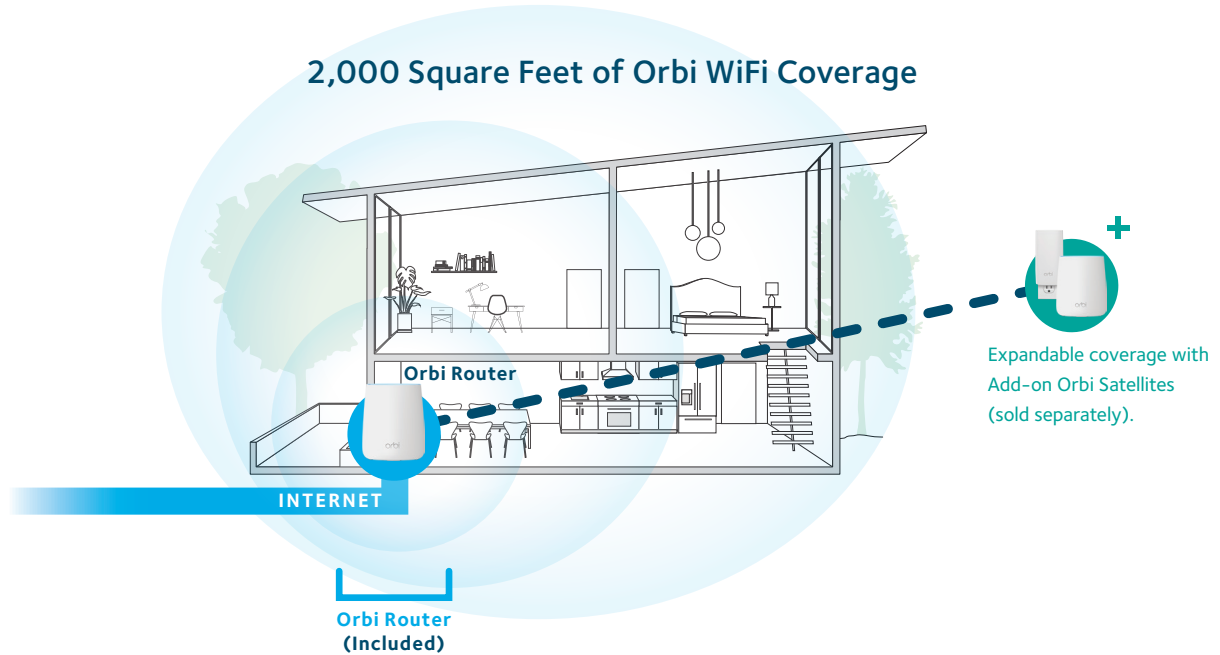

House Diagram