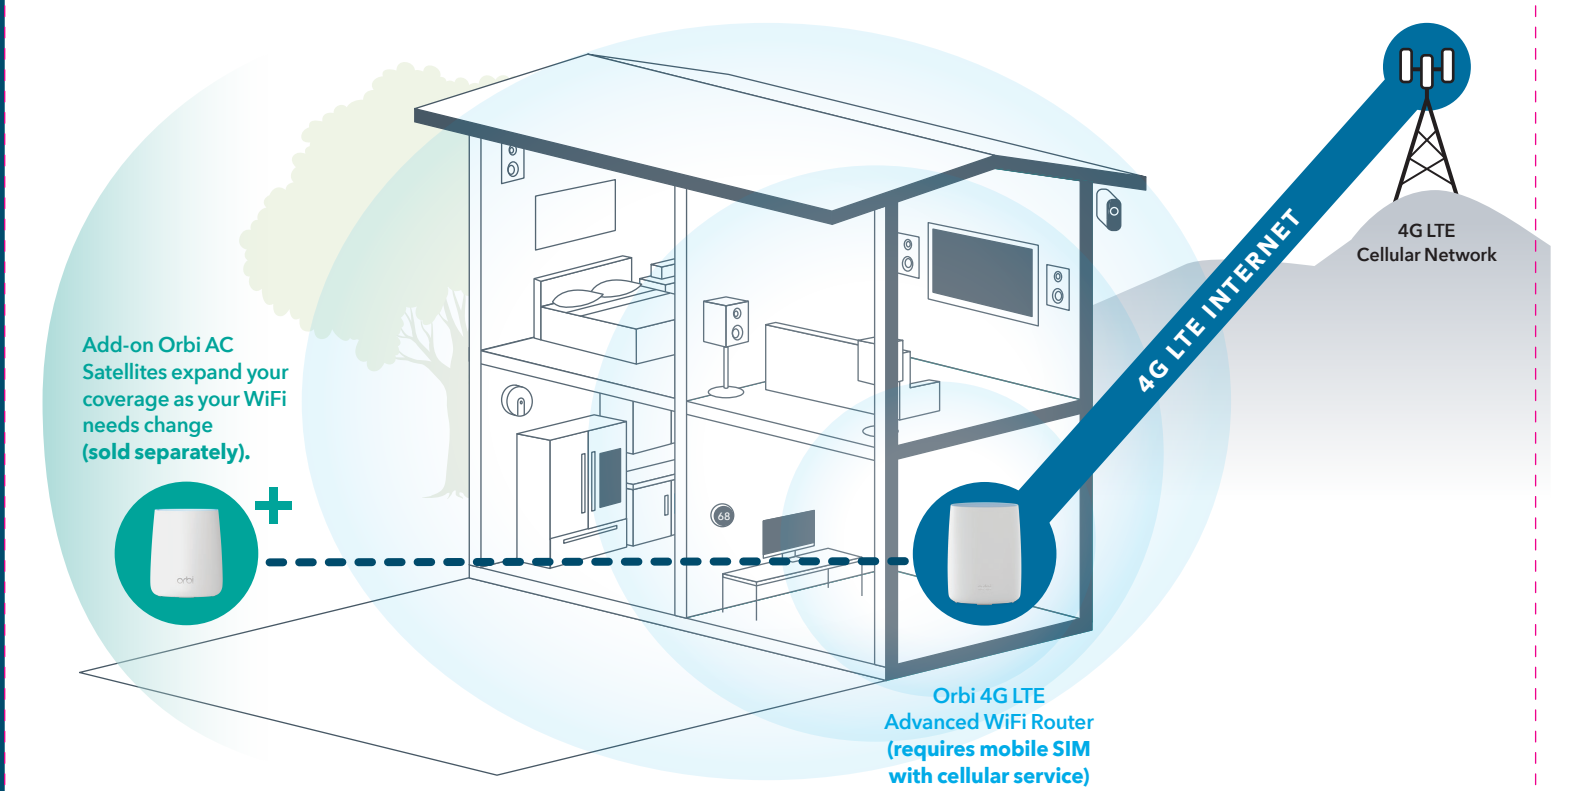

LTE

Use Your Cellular Service for Your Home Internet Connection.
Compatible with AT&T, T-Mobile and other major 4G LTE Service Providers†. Select a data plan & activate a SIM card from your preferred provider, or use the SIM card option included‡.

Always-on Internet.

Seamlessly switchover to 4G LTE when your existing Internet service fails.

+

Increase WiFi Coverage.
Add an Orbi AC Satellite to create a Mesh WiFi System and expand your WiFi coverage (sold separately).

⌚

Super-fast WiFi up to 2.2 Gbps*.
Enjoy seamless 4K HD video streaming & gaming everywhere in your home.

NETGEAR®

Product: **LBR20 NA "SIM" SLEEVE** (30 June 2020)

Part Number: **250-16820-02 GFTBOX,SLEEVE,LBR20NA**

Dieline Info: **The estimated dielines for CBR40-Low cost design 2017-12-05.ai**

Colors Printed:

PROCESS COLORS	SPOT COLOR		
	PMS 299 C	PMS 3272 C	PMS 3025 C
L* 59.41	L* 55.48	L* 42.63	L* 28.64
a* -24.77	a* -52.27	a* -23.03	a* -20.72
b* -44.26	b* -13.21	b* -45.40	b* -31.08

LAB Color Tolerance: D50/2°/M0, ΔE_{CMC}

	3.0	3.0	3.0	1.5
LAB Color Source:	X-Rite Database			

SPOT COAT
CLEAR GLOSS UV SPOT

Coating: SATIN AQUEOUS + SPOT GLOSS UV

Materials: See FD-11329-01

orbi™

Get Started with the Orbi App

Use the Orbi app to setup and manage your Orbi WiFi. Available on Google Play and Apple App Store.

NETGEAR Armor™ powered by Bitdefender®

250-16820-02