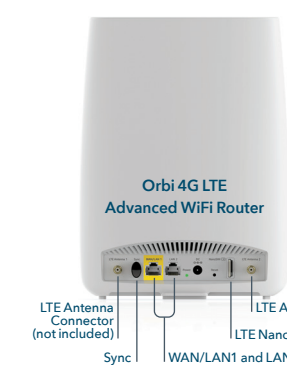

NETGEAR

What's in the box?

What do I need for Orbi to work?

Physical Specifications

- Dimensions: 6.2 x 3.1 x 8.9 in
- Weight: 1.72 lb