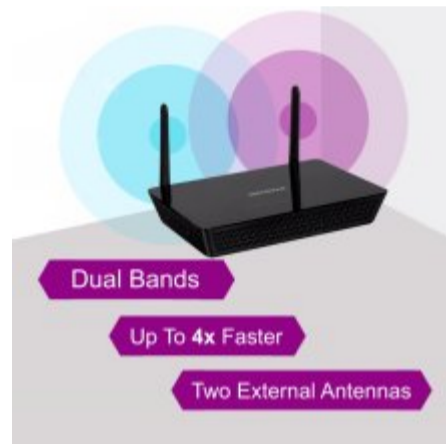

NETGEAR

NETGEAR
Small Business
802.11ac Wireless
Access Point
WAC104

NETGEAR Dual Band 802.11ac Wireless Access Point (WAC104)

Turbo-charge your Business WiFi with 11ac

The NETGEAR WAC104 is a dual band 802.11ac 1.2Gbps wireless access point for businesses who want superior, rock solid WiFi without breaking the IT budget.

- Simple to configure for Small Office and Home Office deployments
- High performance and superior coverage with external antennas
- Four (4) Ethernet ports for flexible connectivity of multiple wired devices
- WiFi Protected System (WPS) for ease of initial client connectivity
- Standalone Access Point with mesh, client, and AP modes for flexible deployment for Small Office Home Office (SOHO)
- Dual band concurrent access point for ultra-high performance

[View larger](#)

Package Contents

- 802.11ac Wireless AP (WAC104)
- Ethernet cable
- Installation guide
- Power adapter, localized to country of sale
- Warranty/support information card
- Dimensions (L x W x H): 9.43 x 7.14 x 1.59in (239.65 x 181.45 x 40.6mm)
- Weight: 0.84lb (385g)