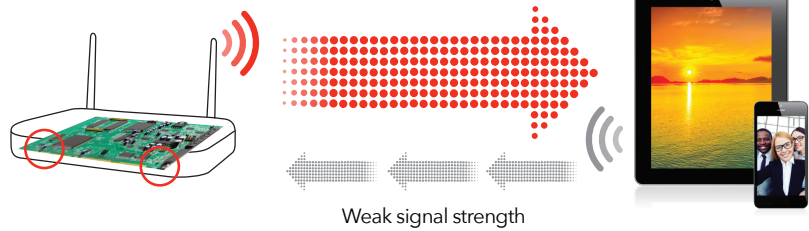

XR700 Nighthawk® Pro Gaming Router

Enhanced Active Antennas

Each new generation of routers grows more powerful than the last, delivering stronger WiFi signals with greater range. At the same time, the WiFi signals on mobile devices are not getting more powerful. This difference in WiFi performance - a strong WiFi signal from the router and weaker ones from mobile devices - reduces overall WiFi range and speed.

To meet this challenge, NETGEAR developed the industry's first Active Antennas technology. NETGEAR moved the WiFi amplifiers from their usual location, on the router's motherboard, up to the top of the antennas.

Active antennas help improve WiFi performance by amplifying signals in the antenna itself. Thereby avoiding any signal loss during transmission between antenna

and router board, as well as avoiding any noise insertion from the router board components. This provides cleaner and stronger receive signals for amplification from your mobile devices.

In the XR700, enhanced Active antennas also amplify the signals as they are sent to the devices thereby increasing overall range and throughput.

Traditional WiFi router has harder time receiving weaker mobile device signals.