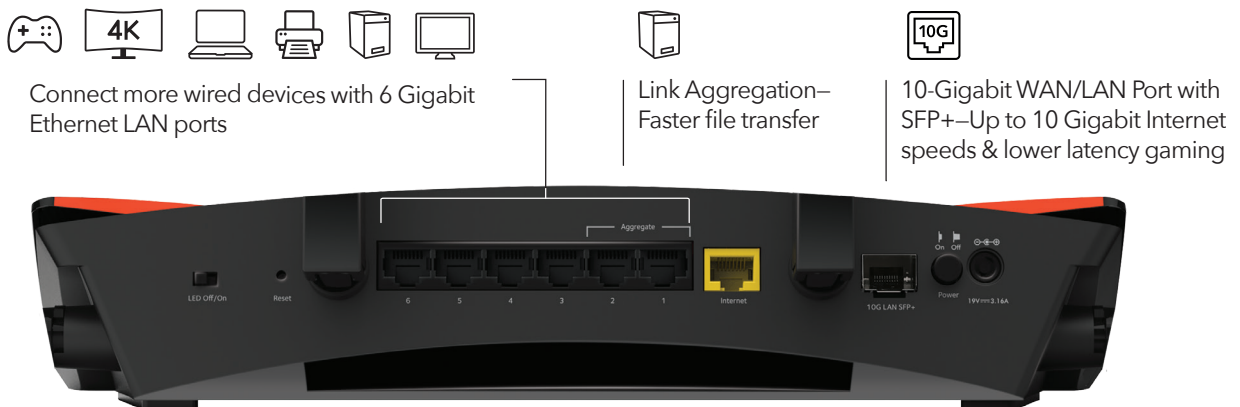

XR700 Nighthawk® Pro Gaming Router

ReadySHARE® Vault—Automatic backup for Window PCs

ReadySHARE Vault is a free app that provides automatic, continuous backup of Windows PCs to the USB hard drive connected to the XR700 Nighthawk® Pro Gaming WiFi Router. The app has a wonderfully simple interface with intuitive backup settings—simply setup and forget and be assured that all your data on various home PCs in the home network is being continuously backed up. Never worry about losing your data again. Easy single click setup to back up the Window PCs on the home network.

- Automatic, continuous incremental backup of all the changes
- Easily restore deleted files by going back to older snapshots
- Safeguard all your precious data, photos, videos

Connection Diagram