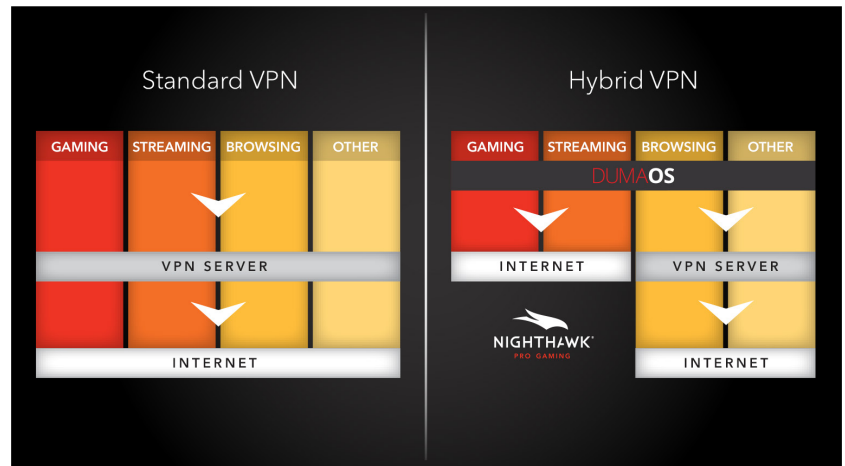

Advanced Gaming & Streaming

XR700 Nighthawk[®] Pro Gaming WiFi Router uses state-of-the-art software to optimize your internet connection by stabilizing ping, reducing lag spikes, and keeping you in the game with reliable

wired and wireless connectivity for fast-paced gaming. Personalize your gaming dashboard to view real-time bandwidth utilization by device, ping and many other parameters. Limit lag and get a

guaranteed local connection with Geo Filter or enable Quality of Service to ensure gaming traffic is always prioritized and gets maximum bandwidth.

Hybrid VPN

Select which traffic to protect for privacy and which to pass through directly to avoid any lag or data charges with this flexible VPN client.

Guarantee Local Game Hosts

Geo-Filter lets you fix your gaming lag by limiting distance to servers or other players. You can get a guaranteed local connection and create a blacklist or whitelist of your preferred servers.

XR700 Nighthawk® Pro Gaming Router

Best-in-Class Quality of Service (QoS)

Prioritize gaming devices and allocate bandwidth by device to eliminate lag due to queuing at the ISP network with Quality of Service (QoS). Control the maximum upload and download speeds per device on the network to minimize sudden lag spikes while gaming.