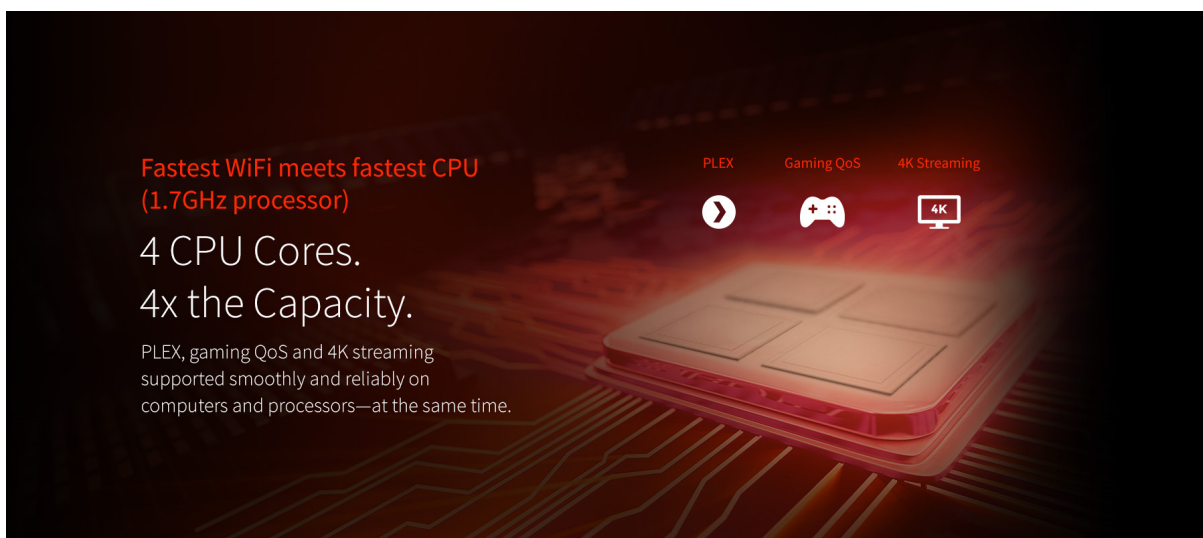

Don't wait to watch! Ultra-smooth 4K streaming, VR gaming, instant downloads and backup.

Industry's First Gaming Router with Plex Media Server

Plex. All your movie, TV show, music, video, and photo collections at your fingertips. Anywhere, anytime. Serve all your media with Plex Media Server on your XR700 Nighthawk[®] Pro Gaming WiFi Router, without need for a computer.

Powerful Quad-Core 1.7GHz Processor

Wired or wireless, the 1.7GHz Quad-Core processor boosts your network performance up to 7.2Gbps*.

XR700 Nighthawk[®] Pro Gaming Router

Enhanced Active Antennas

Each new generation of routers grows more powerful than the last, delivering stronger WiFi signals with greater range. At the same time, the WiFi signals on mobile devices are not getting more powerful. This difference in WiFi performance - a strong WiFi signal from the router and weaker ones from mobile devices - reduces overall WiFi range and speed.