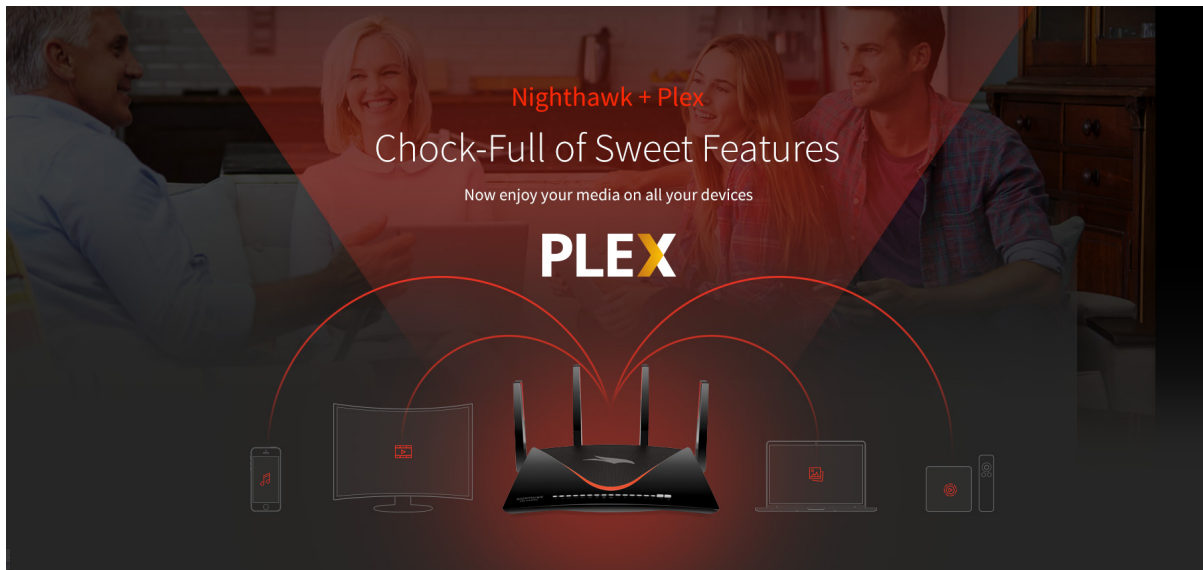

HYBRID VPN—Protect your connection. Anonymize select gaming devices without slowing all your devices

SECURE WIFI CONNECTIONS—Standards-based WiFi Security (802.11i, 128-bit AES encryption with PSK)

XR700 Nighthawk® Pro Gaming Router

Nighthawk Soars Ahead with the Latest 802.11ad Wireless Technology

Speeds of up to 4.6 Gbps—that's 3 times faster than 802.11ac. It's the fastest Nighthawk yet.

Fastest Wireless for Media Transfers and Backup

Don't wait to watch! Ultra-smooth 4K streaming, VR gaming, instant downloads and backup.

Industry's First Gaming Router with Plex Media Server

Plex. All your movie, TV show, music, video, and photo collections at your fingertips. Anywhere, anytime. Serve all your media with Plex Media Server on your XR700 Nighthawk[®] Pro Gaming WiFi Router, without need for a computer.