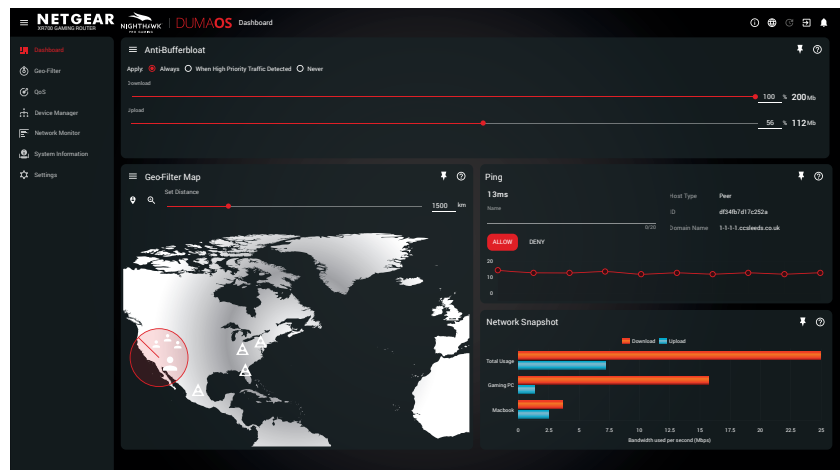

wired and wireless connectivity for fast-paced gaming. Personalize your gaming dashboard to view real-time bandwidth utilization by device, ping and many other parameters. Limit lag and get a

guaranteed local connection with Geo Filter or enable Quality of Service to ensure gaming traffic is always prioritized and gets maximum bandwidth.

Hybrid VPN

Select which traffic to protect for privacy and which to pass through directly to avoid any lag or data charges with this flexible VPN client.

Guarantee Local Game Hosts

Geo-Filter lets you fix your gaming lag by limiting distance to servers or other players. You can get a guaranteed local connection and create a blacklist or whitelist of your preferred servers.

XR700 Nighthawk® Pro Gaming Router

Best-in-Class Quality of Service (QoS)

Prioritize gaming devices and allocate bandwidth by device to eliminate lag due to queuing at the ISP network with Quality of Service (QoS). Control the maximum upload and download speeds per device on the network to minimize sudden lag spikes while gaming.

Interactive and Intuitive Dashboard

View real-time bandwidth utilization by device, ping and your favorite features.

XR700 Nighthawk[®] Pro Gaming Router

Speed

Get blazing fast WiFi and high-speed Gigabit Ethernet ports for all your gaming needs.