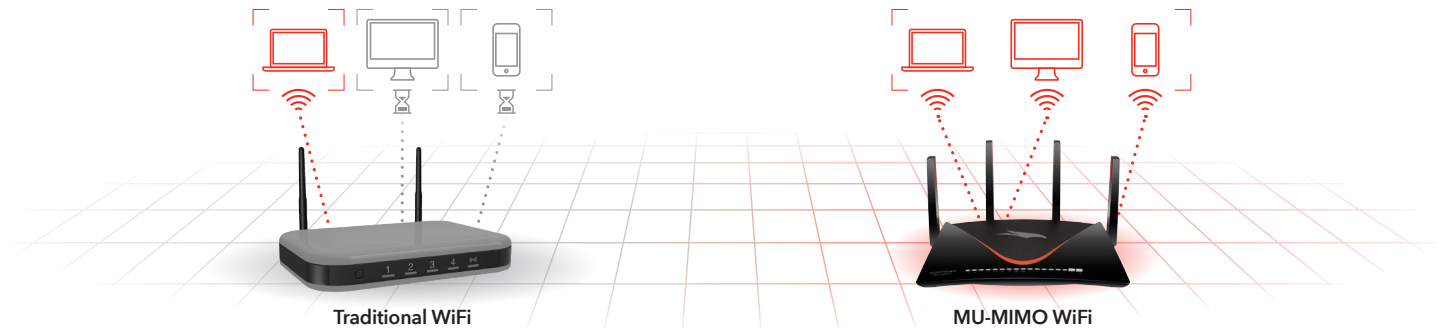

Active antennas help improve WiFi performance by amplifying signals in the antenna itself. Thereby avoiding any signal loss during transmission between antenna

and router board, as well as avoiding any noise insertion from the router board components. This provides cleaner and stronger receive signals for amplification from your mobile devices.

In the XR700, enhanced Active antennas also amplify the signals as they are sent to the devices thereby increasing overall range and throughput.

Traditional WiFi router has harder time receiving weaker mobile device signals.

XR700 Nighthawk[®] Pro Gaming WiFi Router Active antennas compensate for weaker mobile device signals and effectively improve signal strength.

Multi-User MIMO (MU-MIMO)

Traditional WiFi routers can stream data to only one device in the home at a time. When multiple devices are connected to the router, each device needs to take its turn, and then wait before receiving more data. This can lead to slower network and Internet speeds. Using Multi-User MIMO technology, NETGEAR routers can stream data to multiple devices simultaneously. With MU-MIMO, your WiFi network can deliver faster throughput to every MU-MIMO connected device. That means faster downloads and smoother streaming for your devices.

Enjoy simultaneous streaming with MU-MIMO

Data sent to one device at a time

Data sent to multiple devices simultaneously

The 10G Setup You've Been Waiting For

Now a router that you can use to create a perfect 10G gaming setup. Speed up the link between your router and gaming PC by running at up to 10 times faster while playing online. Go ahead and stream your gameplay in 4K on Twitch as you always wanted to. Paired with the Nighthawk Pro Gaming SX10 Multi-Gig Ethernet Switch, you'll have a 10G-capable network for all your gaming and streaming traffic. (Requires compatible SFP+ module such as AXM765 to convert SFP+ into 10GBase-T or DAC (not included)).