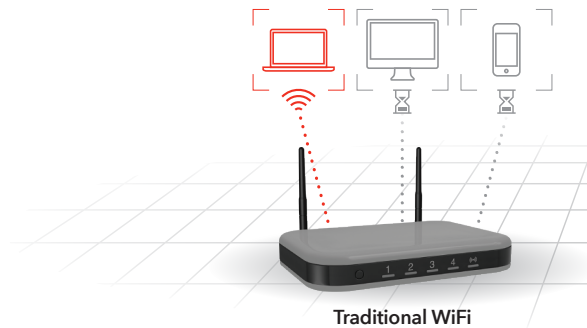

Active antennas help improve WiFi performance by amplifying signals in the antenna itself. Thereby avoiding any signal loss during transmission between antenna

and router board, as well as avoiding any noise insertion from the router board components. This provides cleaner and stronger receive signals for amplification from your mobile devices.

In the XR700, enhanced Active antennas also amplify the signals as they are sent to the devices thereby increasing overall range and throughput.

Traditional WiFi router has harder time receiving weaker mobile device signals.

XR700 Nighthawk[®] Pro Gaming WiFi Router Active antennas compensate for weaker mobile device signals and effectively improve signal strength.

Multi-User MIMO (MU-MIMO)

Traditional WiFi routers can stream data to only one device in the home at a time. When multiple devices are connected to the router, each device needs to take its turn, and then wait before receiving more data. This can lead to slower network and Internet speeds. Using Multi-User MIMO technology, NETGEAR routers can stream data to multiple devices simultaneously. With MU-MIMO, your WiFi network can deliver faster throughput to every MU-MIMO connected device. That means faster downloads and smoother streaming for your devices.

Enjoy simultaneous streaming with MU-MIMO

Data sent to one device at a time

Data sent to multiple devices simultaneously

The 10G Setup You've Been Waiting For

Now a router that you can use to create a perfect 10G gaming setup. Speed up the link between your router and gaming PC by running at up to 10 times faster while playing online. Go ahead and stream your gameplay in 4K on Twitch as you always wanted to. Paired with the Nighthawk Pro Gaming SX10 Multi-Gig Ethernet Switch, you'll have a 10G-capable network for all your gaming and streaming traffic. (Requires compatible SFP+ module such as AXM765 to convert SFP+ into 10GBase-T or DAC (not included)).