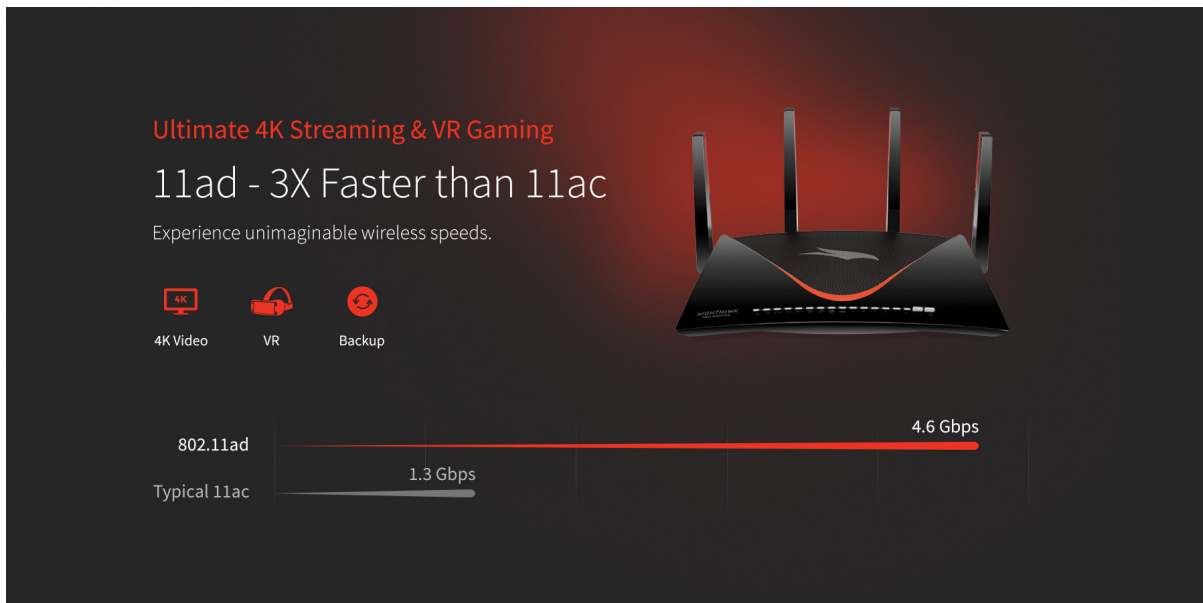

HYBRID VPN—Protect your connection. Anonymize select gaming devices without slowing all your devices

SECURE WIFI CONNECTIONS—Standards-based WiFi Security (802.11i, 128-bit AES encryption with PSK)

XR700 Nighthawk® Pro Gaming Router

Nighthawk Soars Ahead with the Latest 802.11ad Wireless Technology

Speeds of up to 4.6 Gbps—that's 3 times faster than 802.11ac. It's the fastest Nighthawk yet.

Fastest Wireless for Media Transfers and Backup

Don't wait to watch! Ultra-smooth 4K streaming, VR gaming, instant downloads and backup.

Industry's First Gaming Router with Plex Media Server

Plex. All your movie, TV show, music, video, and photo collections at your fingertips. Anywhere, anytime. Serve all your media with Plex Media Server on your XR700 Nighthawk[®] Pro Gaming WiFi Router, without need for a computer.