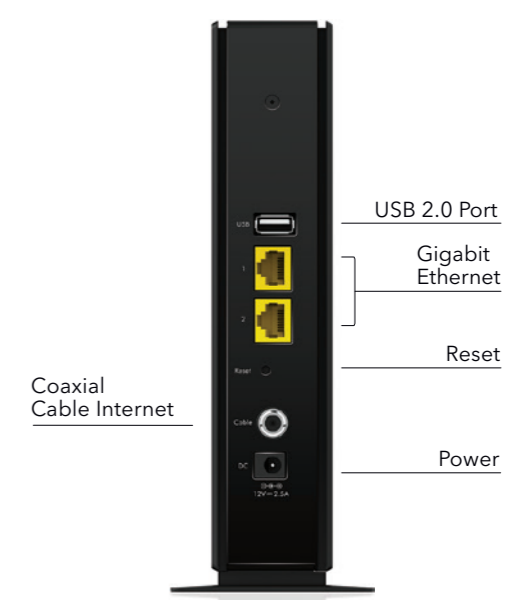

24/7 TECHNICAL SUPPORT
90-day complimentary technical support³
www.netgear.com/support

WiFi Cable Modem Router

NETGEAR®