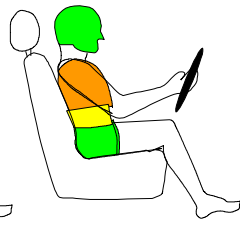

## Volkswagen Jetta

**2011**

	Adult Occupant	Child Occupant	Pedestrian	Safety Assist	
Score	33.676	42.000	20.248	5.000	
Max Points available	36	49	36	7	
Normalised Score (%)	<b>94</b>	<b>86</b>	<b>56</b>	<b>71</b>	
Weighting (%)	50	20	20	10	TOTAL
Weighted Percentage Score	47.0	17.2	11.2	7.1	<b>83</b>

Passenger

Rear Impact (Whiplash)

Side

Pole