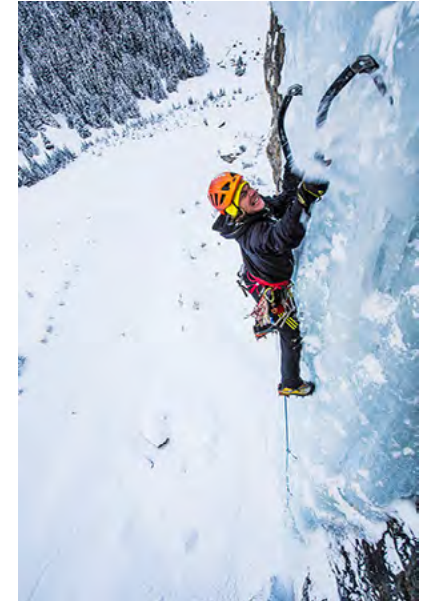

251A7300.jpg

Photo: Alpsolut Moving Pictures © 2013 adidas AG.
Guido Unterwurzacher