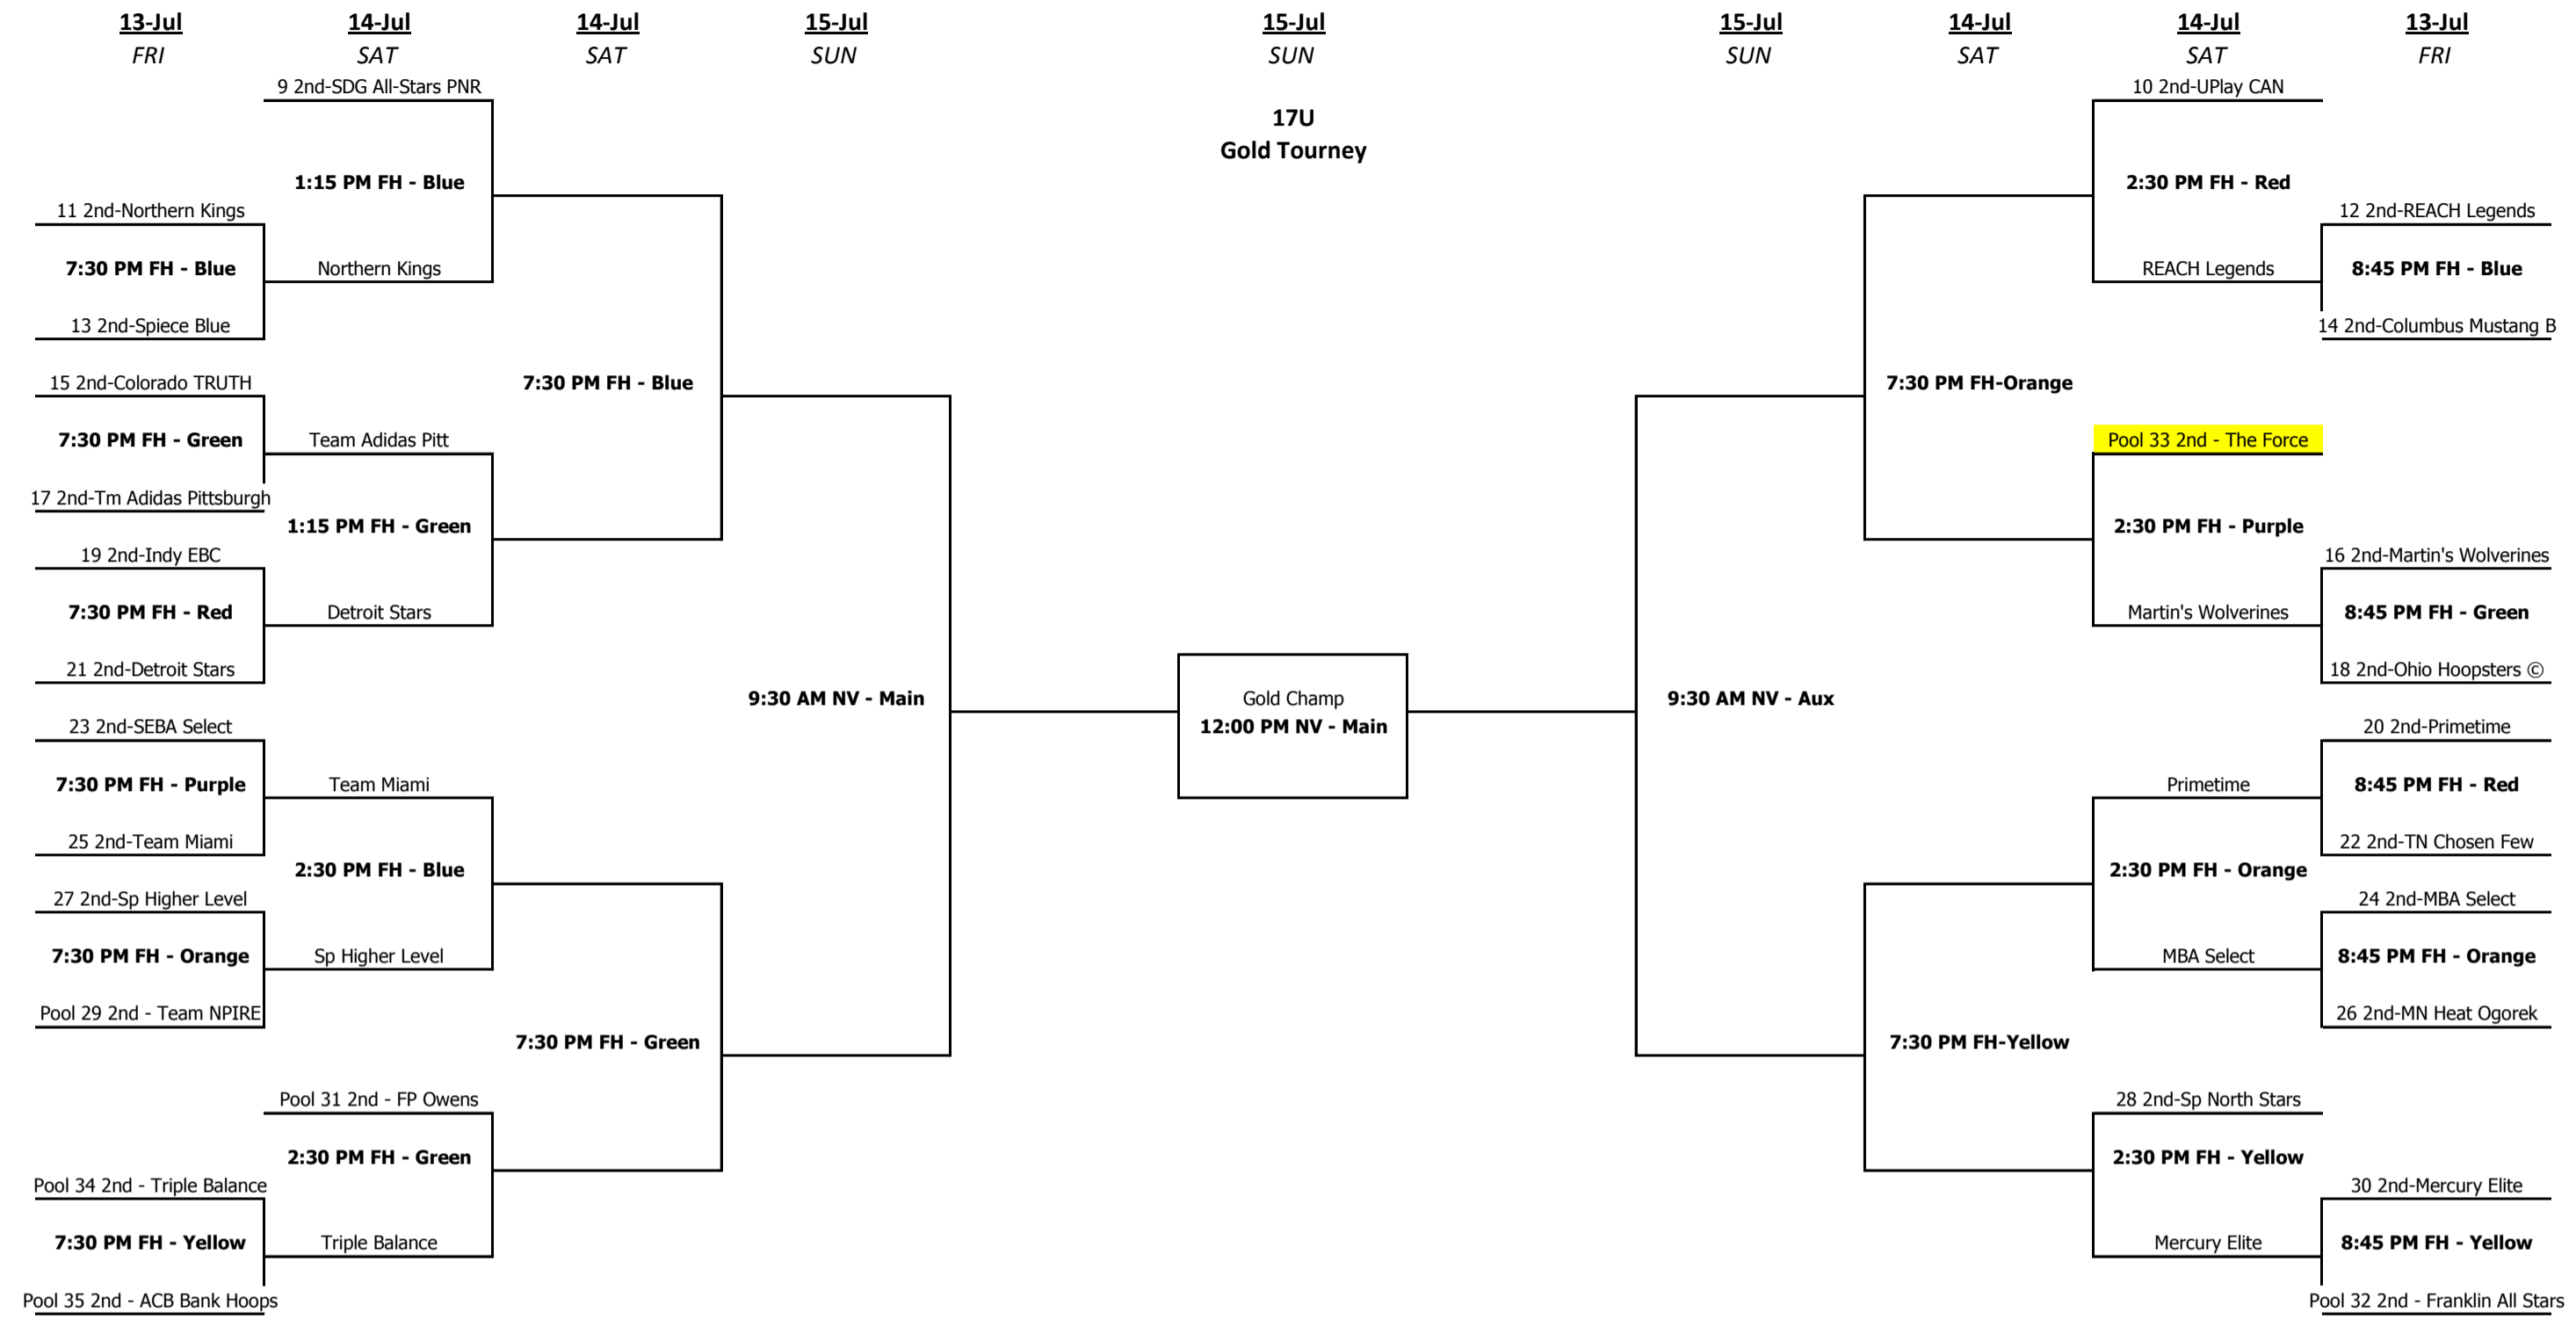

Pools 9-35 2nd Place Teams

adidas Invitational
15-Jul SUN
15U
Platinum Tourney
Pools 71-74 Super Pools
Pools 75-90 Winners

14's (Frosh-to-be)	Place (Tie Breaker)	Opponent	Day	Time	Location	Court	Result	Game #
Pool 92 A Gym Rats - Helmke B Indiana Elite Jazz C Northwest Ohio BBC D Tru-Playaz Basketball Club (IL)		92 C-A	FRI	9:30 AM	WF	FH-2	C 71-32	701
		92 D-B	FRI	9:30 AM	WF	FH-3	B 52-27	702
		92 A-D	FRI	1:15 PM	WF	FH-4	D 64-21	703
		92 B-C	FRI	6:15 PM	WF	FH-4	B 71-56	704
		92 A-B	SAT	8:15 AM	NB	Court 1		705
		92 C-D	SAT	8:15 AM	NB	Court 2		706
Pool 93 A Fieldhouse Elite Blazers Black B Indiana Ice C Kentucky Elite 2016 D TNBA East		93 C-A	FRI	10:45 AM	WF	Main	C 56-53	707
		93 D-B	FRI	10:45 AM	WF	FH-1	D 52-40	708
		93 A-D	FRI	2:30 PM	WF	Main	A 67-51	709
		93 B-C	FRI	2:30 PM	WF	FH-1	C 65-59	710
		93 A-B	SAT	9:30 AM	NB	Court 1		711
		93 C-D	SAT	9:30 AM	NB	Court 2		712
Pool 94 A Dallas Mustangs 14s B Dunk Dog Elite C Fieldhouse Elite Blazers Orange D Indy Thunder		94 C-A	FRI	10:45 AM	WF	FH-2	A 69-24	713
		94 D-B	FRI	10:45 AM	WF	FH-3	B 83-24	714
		94 A-D	FRI	3:45 PM	WF	FH-3	A 76-51	715
		94 B-C	FRI	3:45 PM	WF	FH-4	B 87-39	716
		94 A-B	SAT	10:45 AM	NB	Court 1		717
		94 C-D	SAT	10:45 AM	NB	Court 2		718
Pool 95 A Fieldhouse Elite X B MBA Select C Michigan Hurricanes D Urban DFW elite		95 C-A	FRI	12:00 PM	WF	FH-4	C 63-42	719
		95 D-B	FRI	5:00 PM	WF	FH-4	B 70-48	720
		95 A-D	FRI	2:30 PM	WF	FH-2	D 64-52	721
		95 B-C	FRI	2:30 PM	WF	FH-3	C 73-70	722
		95 A-B	SAT	10:45 AM	NB	Court 4		723
		95 C-D	SAT	12:00 PM	NB	Court 4		724
Pool 96 A Elite Sports Center B Indiana Elite-Distinxiion Black C Indiana Thunder D Michigan Mustangs		96 C-A	FRI	12:00 PM	FH	Blue	A 91-72	725
		96 D-B	FRI	12:00 PM	FH	Green	D 79-41	726
		96 A-D	FRI	3:45 PM	FH	Blue	D 76-58	727
		96 B-C	FRI	3:45 PM	FH	Green	C 67-37	728
		96 A-B	SAT	8:15 AM	NB	Court 3		729
		96 C-D	SAT	9:30 AM	NB	Court 4		730
Pool 97 A Indiana Blue Chips B Indiana Elite-Distinxiion White C R.E.A.C.H. LEGENDS D YAAACE Elite		97 C-A	FRI	8:15 AM	FH	Red	C 57-54	731
		97 D-B	FRI	8:15 AM	FH	Purple	D 73-67	732
		97 A-D	FRI	1:15 PM	FH	Orange	D 83-53	733
		97 B-C	FRI	1:15 PM	FH	Yellow	B 78-73	734
		97 A-B	SAT	9:30 AM	NB	Court 3		735
		97 C-D	SAT	10:45 AM	NB	Court 3		736
Pool 98 A Indiana Elite Pride B Minnesota Heat Boone C Northern Kings 14U D St. Louis Gateway		98 C-A	FRI	12:00 PM	FH	Orange	A 68-39	737
		98 D-B	FRI	12:00 PM	FH	Yellow	B 65-59	737
		98 A-D	FRI	3:45 PM	FH	Orange	D 78-37	738
		98 B-C	FRI	5:00 PM	FH	Yellow	B 62-36	739
		98 A-B	SAT	12:00 PM	NB	Court 1		740
		98 C-D	SAT	12:00 PM	NB	Court 2		741
Pool 99 A Indy EBC B Team Thad C U Play Canada D Club Elite Truth		99 C-A	FRI	12:00 PM	FH	Red	A 78-76	742
		99 D-B	FRI	12:00 PM	FH	Purple	B 83-43	743
		99 A-D	FRI	3:45 PM	FH	Red	A 76-61	744
		99 B-C	FRI	3:45 PM	FH	Purple	B 75-73	745
		99 A-B	SAT	8:15 AM	NB	Court 4		746
		99 C-D	SAT	12:00 PM	NB	Court 3		747