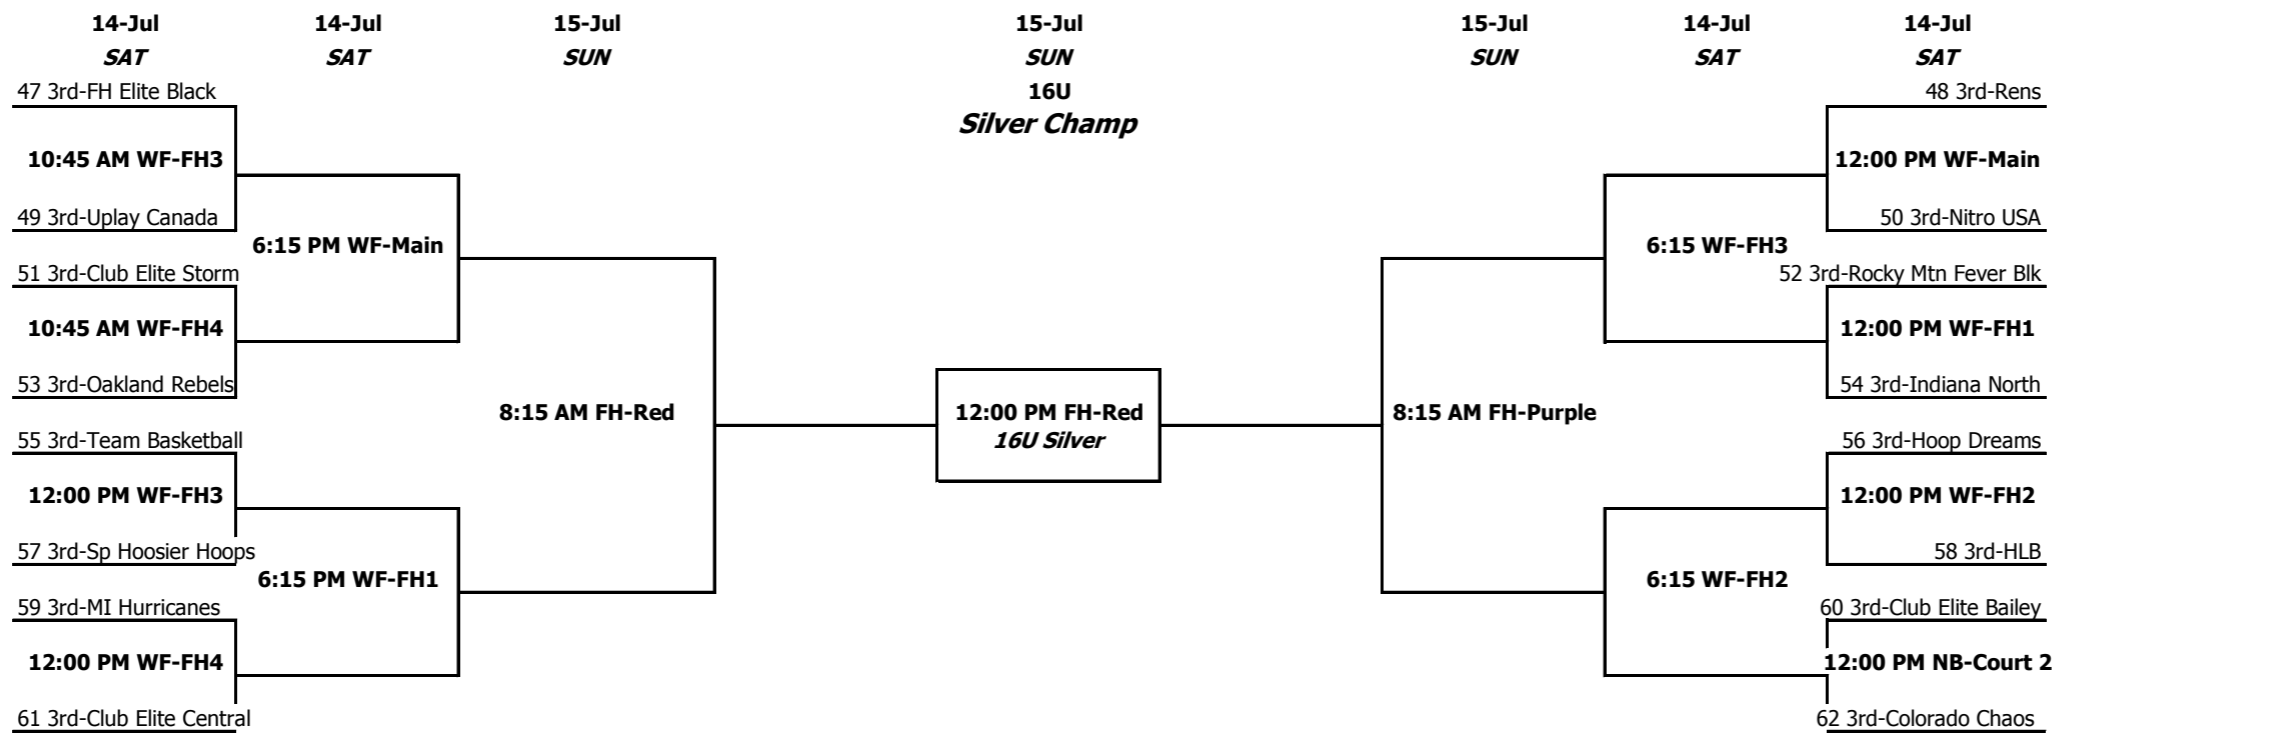

Pools 9-35 2nd Place Teams

adidas Invitational
15-Jul SUN
15U
Platinum Tourney
Pools 71-74 Super Pools
Pools 75-90 Winners

14's (Frosh-to-be)	Place (Tie Breaker)	Opponent	Day	Time	Location	Court	Result	Game #
Pool 92 A Gym Rats - Helmke B Indiana Elite Jazz C Northwest Ohio BBC D Tru-Playaz Basketball Club (IL)		92 C-A	FRI	9:30 AM	WF	FH-2	C 71-32	701
		92 D-B	FRI	9:30 AM	WF	FH-3	B 52-27	702
		92 A-D	FRI	1:15 PM	WF	FH-4	D 64-21	703
		92 B-C	FRI	6:15 PM	WF	FH-4	B 71-56	704
		92 A-B	SAT	8:15 AM	NB	Court 1		705
		92 C-D	SAT	8:15 AM	NB	Court 2		706
Pool 93 A Fieldhouse Elite Blazers Black B Indiana Ice C Kentucky Elite 2016 D TNBA East		93 C-A	FRI	10:45 AM	WF	Main	C 56-53	707
		93 D-B	FRI	10:45 AM	WF	FH-1	D 52-40	708
		93 A-D	FRI	2:30 PM	WF	Main	A 67-51	709
		93 B-C	FRI	2:30 PM	WF	FH-1	C 65-59	710
		93 A-B	SAT	9:30 AM	NB	Court 1		711
		93 C-D	SAT	9:30 AM	NB	Court 2		712
Pool 94 A Dallas Mustangs 14s B Dunk Dog Elite C Fieldhouse Elite Blazers Orange D Indy Thunder		94 C-A	FRI	10:45 AM	WF	FH-2	A 69-24	713
		94 D-B	FRI	10:45 AM	WF	FH-3	B 83-24	714
		94 A-D	FRI	3:45 PM	WF	FH-3	A 76-51	715
		94 B-C	FRI	3:45 PM	WF	FH-4	B 87-39	716
		94 A-B	SAT	10:45 AM	NB	Court 1		717
		94 C-D	SAT	10:45 AM	NB	Court 2		718
Pool 95 A Fieldhouse Elite X B MBA Select C Michigan Hurricanes D Urban DFW elite		95 C-A	FRI	12:00 PM	WF	FH-4	C 63-42	719
		95 D-B	FRI	5:00 PM	WF	FH-4	B 70-48	720
		95 A-D	FRI	2:30 PM	WF	FH-2	D 64-52	721
		95 B-C	FRI	2:30 PM	WF	FH-3	C 73-70	722
		95 A-B	SAT	10:45 AM	NB	Court 4		723
		95 C-D	SAT	12:00 PM	NB	Court 4		724
Pool 96 A Elite Sports Center B Indiana Elite-Distinxiion Black C Indiana Thunder D Michigan Mustangs		96 C-A	FRI	12:00 PM	FH	Blue	A 91-72	725
		96 D-B	FRI	12:00 PM	FH	Green	D 79-41	726
		96 A-D	FRI	3:45 PM	FH	Blue	D 76-58	727
		96 B-C	FRI	3:45 PM	FH	Green	C 67-37	728
		96 A-B	SAT	8:15 AM	NB	Court 3		729
		96 C-D	SAT	9:30 AM	NB	Court 4		730
Pool 97 A Indiana Blue Chips B Indiana Elite-Distinxiion White C R.E.A.C.H. LEGENDS D YAAACE Elite		97 C-A	FRI	8:15 AM	FH	Red	C 57-54	731
		97 D-B	FRI	8:15 AM	FH	Purple	D 73-67	732
		97 A-D	FRI	1:15 PM	FH	Orange	D 83-53	733
		97 B-C	FRI	1:15 PM	FH	Yellow	B 78-73	734
		97 A-B	SAT	9:30 AM	NB	Court 3		735
		97 C-D	SAT	10:45 AM	NB	Court 3		736
Pool 98 A Indiana Elite Pride B Minnesota Heat Boone C Northern Kings 14U D St. Louis Gateway		98 C-A	FRI	12:00 PM	FH	Orange	A 68-39	737
		98 D-B	FRI	12:00 PM	FH	Yellow	B 65-59	737
		98 A-D	FRI	3:45 PM	FH	Orange	D 78-37	738
		98 B-C	FRI	5:00 PM	FH	Yellow	B 62-36	739
		98 A-B	SAT	12:00 PM	NB	Court 1		740
		98 C-D	SAT	12:00 PM	NB	Court 2		741
Pool 99 A Indy EBC B Team Thad C U Play Canada D Club Elite Truth		99 C-A	FRI	12:00 PM	FH	Red	A 78-76	742
		99 D-B	FRI	12:00 PM	FH	Purple	B 83-43	743
		99 A-D	FRI	3:45 PM	FH	Red	A 76-61	744
		99 B-C	FRI	3:45 PM	FH	Purple	B 75-73	745
		99 A-B	SAT	8:15 AM	NB	Court 4		746
		99 C-D	SAT	12:00 PM	NB	Court 3		747