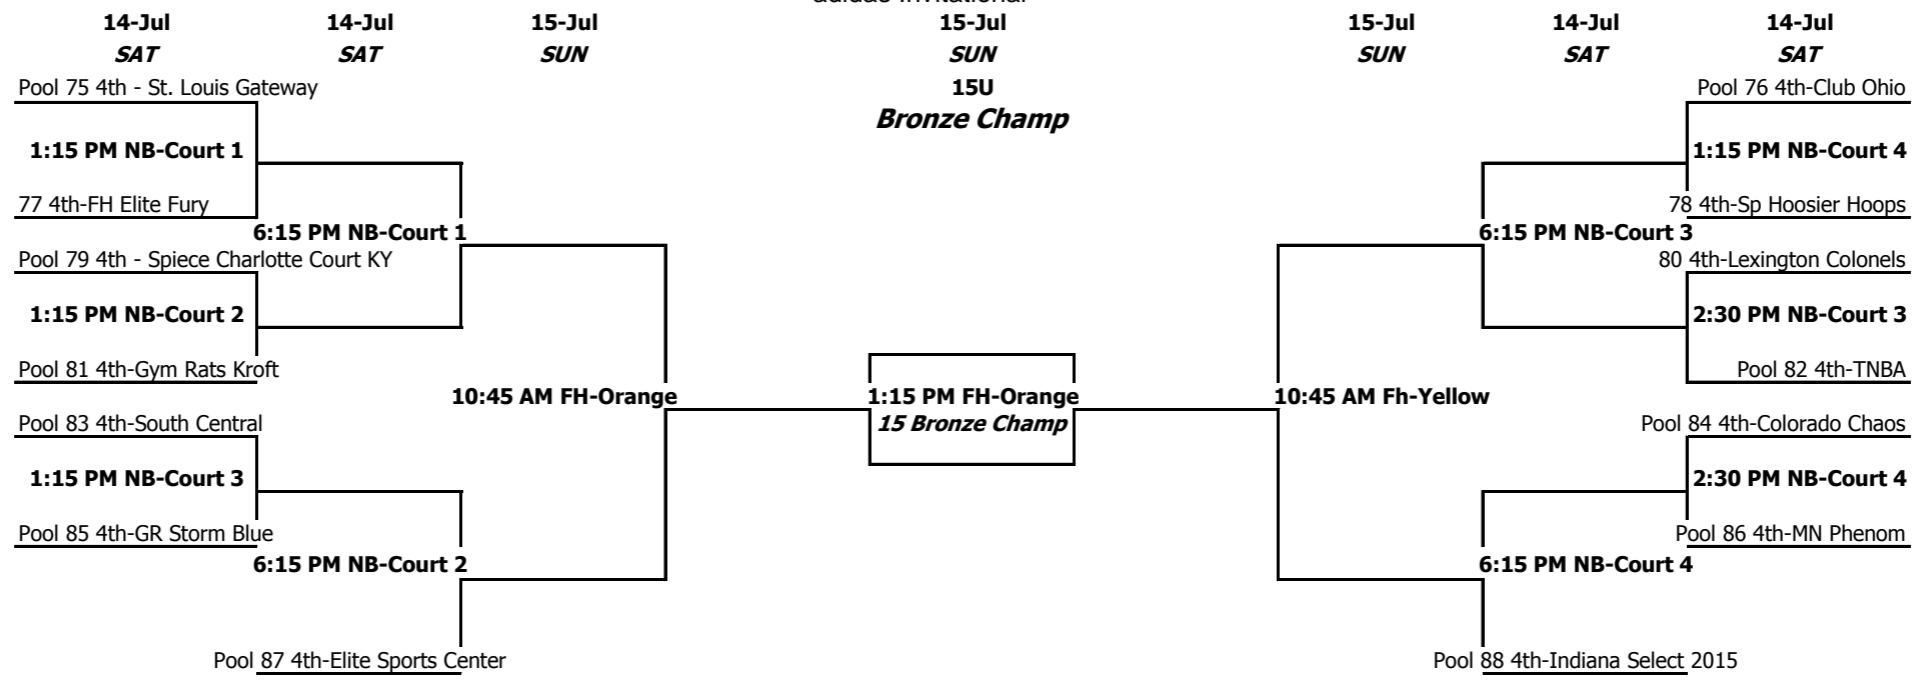

Pools 9-35 2nd Place Teams

adidas Invitational
15-Jul SUN
15U
Platinum Tourney
Pools 71-74 Super Pools
Pools 75-90 Winners

14's (Frosh-to-be)	Place (Tie Breaker)	Opponent	Day	Time	Location	Court	Result	Game #
Pool 92 A Gym Rats - Helmke B Indiana Elite Jazz C Northwest Ohio BBC D Tru-Playaz Basketball Club (IL)		92 C-A	FRI	9:30 AM	WF	FH-2	C 71-32	701
		92 D-B	FRI	9:30 AM	WF	FH-3	B 52-27	702
		92 A-D	FRI	1:15 PM	WF	FH-4	D 64-21	703
		92 B-C	FRI	6:15 PM	WF	FH-4	B 71-56	704
		92 A-B	SAT	8:15 AM	NB	Court 1		705
		92 C-D	SAT	8:15 AM	NB	Court 2		706
Pool 93 A Fieldhouse Elite Blazers Black B Indiana Ice C Kentucky Elite 2016 D TNBA East		93 C-A	FRI	10:45 AM	WF	Main	C 56-53	707
		93 D-B	FRI	10:45 AM	WF	FH-1	D 52-40	708
		93 A-D	FRI	2:30 PM	WF	Main	A 67-51	709
		93 B-C	FRI	2:30 PM	WF	FH-1	C 65-59	710
		93 A-B	SAT	9:30 AM	NB	Court 1		711
		93 C-D	SAT	9:30 AM	NB	Court 2		712
Pool 94 A Dallas Mustangs 14s B Dunk Dog Elite C Fieldhouse Elite Blazers Orange D Indy Thunder		94 C-A	FRI	10:45 AM	WF	FH-2	A 69-24	713
		94 D-B	FRI	10:45 AM	WF	FH-3	B 83-24	714
		94 A-D	FRI	3:45 PM	WF	FH-3	A 76-51	715
		94 B-C	FRI	3:45 PM	WF	FH-4	B 87-39	716
		94 A-B	SAT	10:45 AM	NB	Court 1		717
		94 C-D	SAT	10:45 AM	NB	Court 2		718
Pool 95 A Fieldhouse Elite X B MBA Select C Michigan Hurricanes D Urban DFW elite		95 C-A	FRI	12:00 PM	WF	FH-4	C 63-42	719
		95 D-B	FRI	5:00 PM	WF	FH-4	B 70-48	720
		95 A-D	FRI	2:30 PM	WF	FH-2	D 64-52	721
		95 B-C	FRI	2:30 PM	WF	FH-3	C 73-70	722
		95 A-B	SAT	10:45 AM	NB	Court 4		723
		95 C-D	SAT	12:00 PM	NB	Court 4		724
Pool 96 A Elite Sports Center B Indiana Elite-Distinxiion Black C Indiana Thunder D Michigan Mustangs		96 C-A	FRI	12:00 PM	FH	Blue	A 91-72	725
		96 D-B	FRI	12:00 PM	FH	Green	D 79-41	726
		96 A-D	FRI	3:45 PM	FH	Blue	D 76-58	727
		96 B-C	FRI	3:45 PM	FH	Green	C 67-37	728
		96 A-B	SAT	8:15 AM	NB	Court 3		729
		96 C-D	SAT	9:30 AM	NB	Court 4		730
Pool 97 A Indiana Blue Chips B Indiana Elite-Distinxiion White C R.E.A.C.H. LEGENDS D YAAACE Elite		97 C-A	FRI	8:15 AM	FH	Red	C 57-54	731
		97 D-B	FRI	8:15 AM	FH	Purple	D 73-67	732
		97 A-D	FRI	1:15 PM	FH	Orange	D 83-53	733
		97 B-C	FRI	1:15 PM	FH	Yellow	B 78-73	734
		97 A-B	SAT	9:30 AM	NB	Court 3		735
		97 C-D	SAT	10:45 AM	NB	Court 3		736
Pool 98 A Indiana Elite Pride B Minnesota Heat Boone C Northern Kings 14U D St. Louis Gateway		98 C-A	FRI	12:00 PM	FH	Orange	A 68-39	737
		98 D-B	FRI	12:00 PM	FH	Yellow	B 65-59	737
		98 A-D	FRI	3:45 PM	FH	Orange	D 78-37	738
		98 B-C	FRI	5:00 PM	FH	Yellow	B 62-36	739
		98 A-B	SAT	12:00 PM	NB	Court 1		740
		98 C-D	SAT	12:00 PM	NB	Court 2		741
Pool 99 A Indy EBC B Team Thad C U Play Canada D Club Elite Truth		99 C-A	FRI	12:00 PM	FH	Red	A 78-76	742
		99 D-B	FRI	12:00 PM	FH	Purple	B 83-43	743
		99 A-D	FRI	3:45 PM	FH	Red	A 76-61	744
		99 B-C	FRI	3:45 PM	FH	Purple	B 75-73	745
		99 A-B	SAT	8:15 AM	NB	Court 4		746
		99 C-D	SAT	12:00 PM	NB	Court 3		747