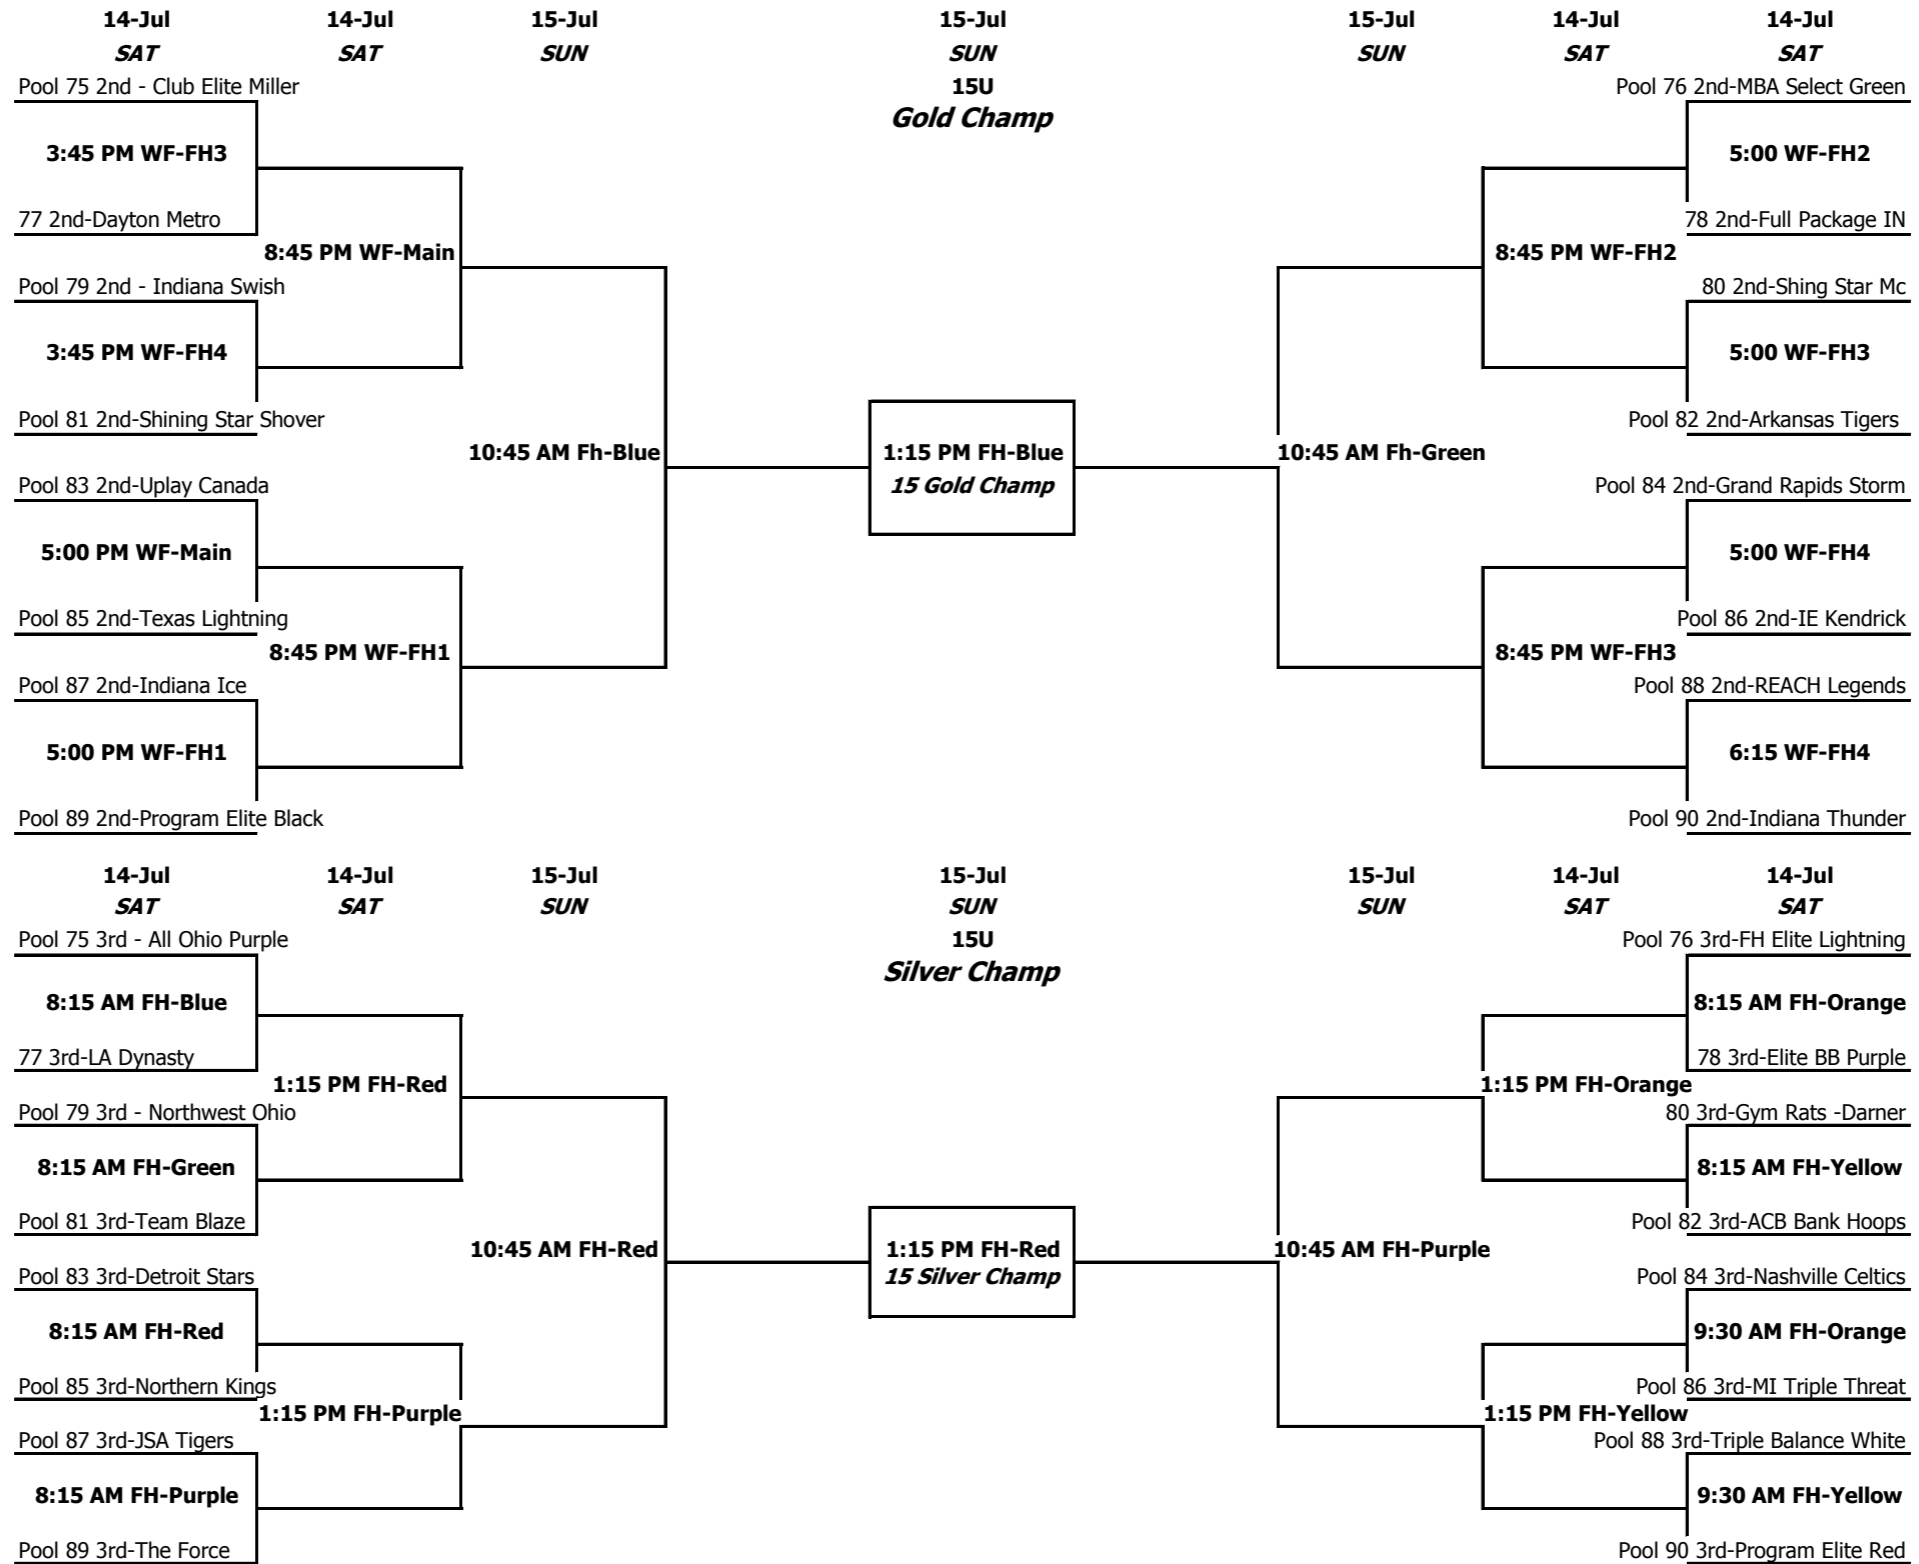

Pools 9-35 2nd Place Teams

adidas Invitational
15-Jul SUN
15U
Platinum Tourney
Pools 71-74 Super Pools
Pools 75-90 Winners

14's (Frosh-to-be)	Place (Tie Breaker)	Opponent	Day	Time	Location	Court	Result	Game #
Pool 92 A Gym Rats - Helmke B Indiana Elite Jazz C Northwest Ohio BBC D Tru-Playaz Basketball Club (IL)		92 C-A	FRI	9:30 AM	WF	FH-2	C 71-32	701
		92 D-B	FRI	9:30 AM	WF	FH-3	B 52-27	702
		92 A-D	FRI	1:15 PM	WF	FH-4	D 64-21	703
		92 B-C	FRI	6:15 PM	WF	FH-4	B 71-56	704
		92 A-B	SAT	8:15 AM	NB	Court 1		705
		92 C-D	SAT	8:15 AM	NB	Court 2		706
Pool 93 A Fieldhouse Elite Blazers Black B Indiana Ice C Kentucky Elite 2016 D TNBA East		93 C-A	FRI	10:45 AM	WF	Main	C 56-53	707
		93 D-B	FRI	10:45 AM	WF	FH-1	D 52-40	708
		93 A-D	FRI	2:30 PM	WF	Main	A 67-51	709
		93 B-C	FRI	2:30 PM	WF	FH-1	C 65-59	710
		93 A-B	SAT	9:30 AM	NB	Court 1		711
		93 C-D	SAT	9:30 AM	NB	Court 2		712
Pool 94 A Dallas Mustangs 14s B Dunk Dog Elite C Fieldhouse Elite Blazers Orange D Indy Thunder		94 C-A	FRI	10:45 AM	WF	FH-2	A 69-24	713
		94 D-B	FRI	10:45 AM	WF	FH-3	B 83-24	714
		94 A-D	FRI	3:45 PM	WF	FH-3	A 76-51	715
		94 B-C	FRI	3:45 PM	WF	FH-4	B 87-39	716
		94 A-B	SAT	10:45 AM	NB	Court 1		717
		94 C-D	SAT	10:45 AM	NB	Court 2		718
Pool 95 A Fieldhouse Elite X B MBA Select C Michigan Hurricanes D Urban DFW elite		95 C-A	FRI	12:00 PM	WF	FH-4	C 63-42	719
		95 D-B	FRI	5:00 PM	WF	FH-4	B 70-48	720
		95 A-D	FRI	2:30 PM	WF	FH-2	D 64-52	721
		95 B-C	FRI	2:30 PM	WF	FH-3	C 73-70	722
		95 A-B	SAT	10:45 AM	NB	Court 4		723
		95 C-D	SAT	12:00 PM	NB	Court 4		724
Pool 96 A Elite Sports Center B Indiana Elite-Distinxiion Black C Indiana Thunder D Michigan Mustangs		96 C-A	FRI	12:00 PM	FH	Blue	A 91-72	725
		96 D-B	FRI	12:00 PM	FH	Green	D 79-41	726
		96 A-D	FRI	3:45 PM	FH	Blue	D 76-58	727
		96 B-C	FRI	3:45 PM	FH	Green	C 67-37	728
		96 A-B	SAT	8:15 AM	NB	Court 3		729
		96 C-D	SAT	9:30 AM	NB	Court 4		730
Pool 97 A Indiana Blue Chips B Indiana Elite-Distinxiion White C R.E.A.C.H. LEGENDS D YAAACE Elite		97 C-A	FRI	8:15 AM	FH	Red	C 57-54	731
		97 D-B	FRI	8:15 AM	FH	Purple	D 73-67	732
		97 A-D	FRI	1:15 PM	FH	Orange	D 83-53	733
		97 B-C	FRI	1:15 PM	FH	Yellow	B 78-73	734
		97 A-B	SAT	9:30 AM	NB	Court 3		735
		97 C-D	SAT	10:45 AM	NB	Court 3		736
Pool 98 A Indiana Elite Pride B Minnesota Heat Boone C Northern Kings 14U D St. Louis Gateway		98 C-A	FRI	12:00 PM	FH	Orange	A 68-39	737
		98 D-B	FRI	12:00 PM	FH	Yellow	B 65-59	737
		98 A-D	FRI	3:45 PM	FH	Orange	D 78-37	738
		98 B-C	FRI	5:00 PM	FH	Yellow	B 62-36	739
		98 A-B	SAT	12:00 PM	NB	Court 1		740
		98 C-D	SAT	12:00 PM	NB	Court 2		741
Pool 99 A Indy EBC B Team Thad C U Play Canada D Club Elite Truth		99 C-A	FRI	12:00 PM	FH	Red	A 78-76	742
		99 D-B	FRI	12:00 PM	FH	Purple	B 83-43	743
		99 A-D	FRI	3:45 PM	FH	Red	A 76-61	744
		99 B-C	FRI	3:45 PM	FH	Purple	B 75-73	745
		99 A-B	SAT	8:15 AM	NB	Court 4		746
		99 C-D	SAT	12:00 PM	NB	Court 3		747