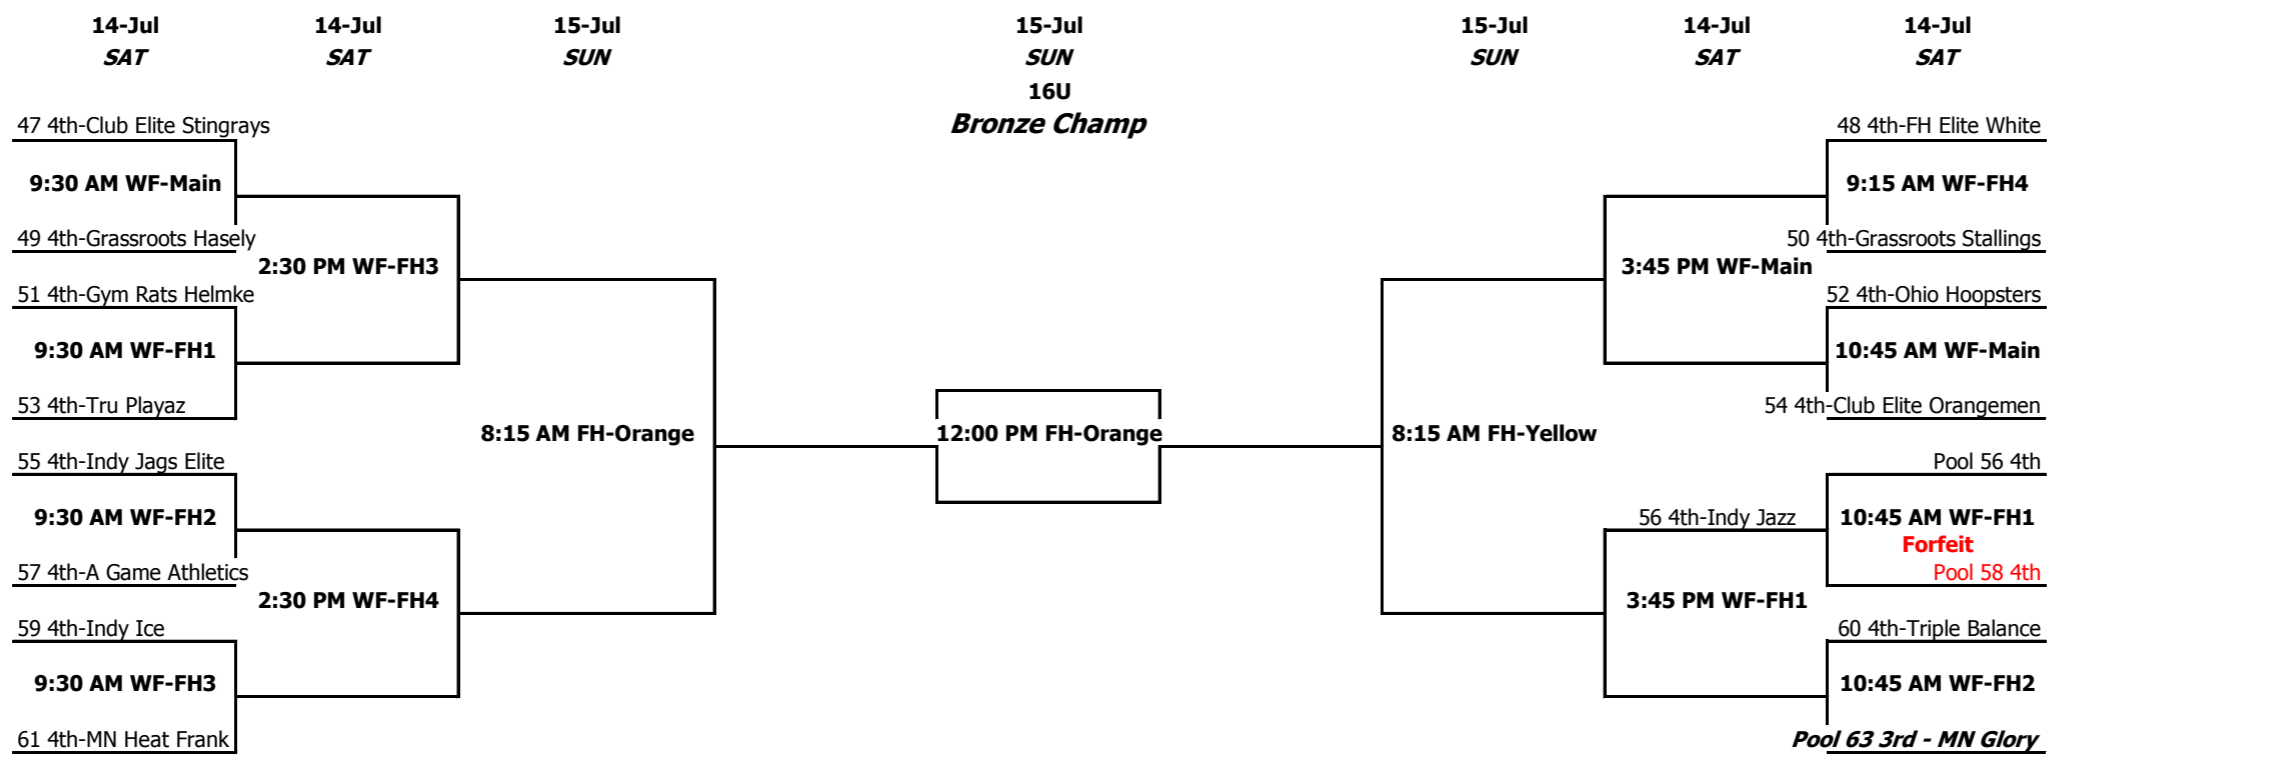

Pools 9-35 2nd Place Teams

adidas Invitational
15-Jul SUN
15U
Platinum Tourney
Pools 71-74 Super Pools
Pools 75-90 Winners

14's (Frosh-to-be)	Place (Tie Breaker)	Opponent	Day	Time	Location	Court	Result	Game #
Pool 92 A Gym Rats - Helmke B Indiana Elite Jazz C Northwest Ohio BBC D Tru-Playaz Basketball Club (IL)		92 C-A	FRI	9:30 AM	WF	FH-2	C 71-32	701
		92 D-B	FRI	9:30 AM	WF	FH-3	B 52-27	702
		92 A-D	FRI	1:15 PM	WF	FH-4	D 64-21	703
		92 B-C	FRI	6:15 PM	WF	FH-4	B 71-56	704
		92 A-B	SAT	8:15 AM	NB	Court 1		705
		92 C-D	SAT	8:15 AM	NB	Court 2		706
Pool 93 A Fieldhouse Elite Blazers Black B Indiana Ice C Kentucky Elite 2016 D TNBA East		93 C-A	FRI	10:45 AM	WF	Main	C 56-53	707
		93 D-B	FRI	10:45 AM	WF	FH-1	D 52-40	708
		93 A-D	FRI	2:30 PM	WF	Main	A 67-51	709
		93 B-C	FRI	2:30 PM	WF	FH-1	C 65-59	710
		93 A-B	SAT	9:30 AM	NB	Court 1		711
		93 C-D	SAT	9:30 AM	NB	Court 2		712
Pool 94 A Dallas Mustangs 14s B Dunk Dog Elite C Fieldhouse Elite Blazers Orange D Indy Thunder		94 C-A	FRI	10:45 AM	WF	FH-2	A 69-24	713
		94 D-B	FRI	10:45 AM	WF	FH-3	B 83-24	714
		94 A-D	FRI	3:45 PM	WF	FH-3	A 76-51	715
		94 B-C	FRI	3:45 PM	WF	FH-4	B 87-39	716
		94 A-B	SAT	10:45 AM	NB	Court 1		717
		94 C-D	SAT	10:45 AM	NB	Court 2		718
Pool 95 A Fieldhouse Elite X B MBA Select C Michigan Hurricanes D Urban DFW elite		95 C-A	FRI	12:00 PM	WF	FH-4	C 63-42	719
		95 D-B	FRI	5:00 PM	WF	FH-4	B 70-48	720
		95 A-D	FRI	2:30 PM	WF	FH-2	D 64-52	721
		95 B-C	FRI	2:30 PM	WF	FH-3	C 73-70	722
		95 A-B	SAT	10:45 AM	NB	Court 4		723
		95 C-D	SAT	12:00 PM	NB	Court 4		724
Pool 96 A Elite Sports Center B Indiana Elite-Distinxiion Black C Indiana Thunder D Michigan Mustangs		96 C-A	FRI	12:00 PM	FH	Blue	A 91-72	725
		96 D-B	FRI	12:00 PM	FH	Green	D 79-41	726
		96 A-D	FRI	3:45 PM	FH	Blue	D 76-58	727
		96 B-C	FRI	3:45 PM	FH	Green	C 67-37	728
		96 A-B	SAT	8:15 AM	NB	Court 3		729
		96 C-D	SAT	9:30 AM	NB	Court 4		730
Pool 97 A Indiana Blue Chips B Indiana Elite-Distinxiion White C R.E.A.C.H. LEGENDS D YAAACE Elite		97 C-A	FRI	8:15 AM	FH	Red	C 57-54	731
		97 D-B	FRI	8:15 AM	FH	Purple	D 73-67	732
		97 A-D	FRI	1:15 PM	FH	Orange	D 83-53	733
		97 B-C	FRI	1:15 PM	FH	Yellow	B 78-73	734
		97 A-B	SAT	9:30 AM	NB	Court 3		735
		97 C-D	SAT	10:45 AM	NB	Court 3		736
Pool 98 A Indiana Elite Pride B Minnesota Heat Boone C Northern Kings 14U D St. Louis Gateway		98 C-A	FRI	12:00 PM	FH	Orange	A 68-39	737
		98 D-B	FRI	12:00 PM	FH	Yellow	B 65-59	737
		98 A-D	FRI	3:45 PM	FH	Orange	D 78-37	738
		98 B-C	FRI	5:00 PM	FH	Yellow	B 62-36	739
		98 A-B	SAT	12:00 PM	NB	Court 1		740
		98 C-D	SAT	12:00 PM	NB	Court 2		741
Pool 99 A Indy EBC B Team Thad C U Play Canada D Club Elite Truth		99 C-A	FRI	12:00 PM	FH	Red	A 78-76	742
		99 D-B	FRI	12:00 PM	FH	Purple	B 83-43	743
		99 A-D	FRI	3:45 PM	FH	Red	A 76-61	744
		99 B-C	FRI	3:45 PM	FH	Purple	B 75-73	745
		99 A-B	SAT	8:15 AM	NB	Court 4		746
		99 C-D	SAT	12:00 PM	NB	Court 3		747