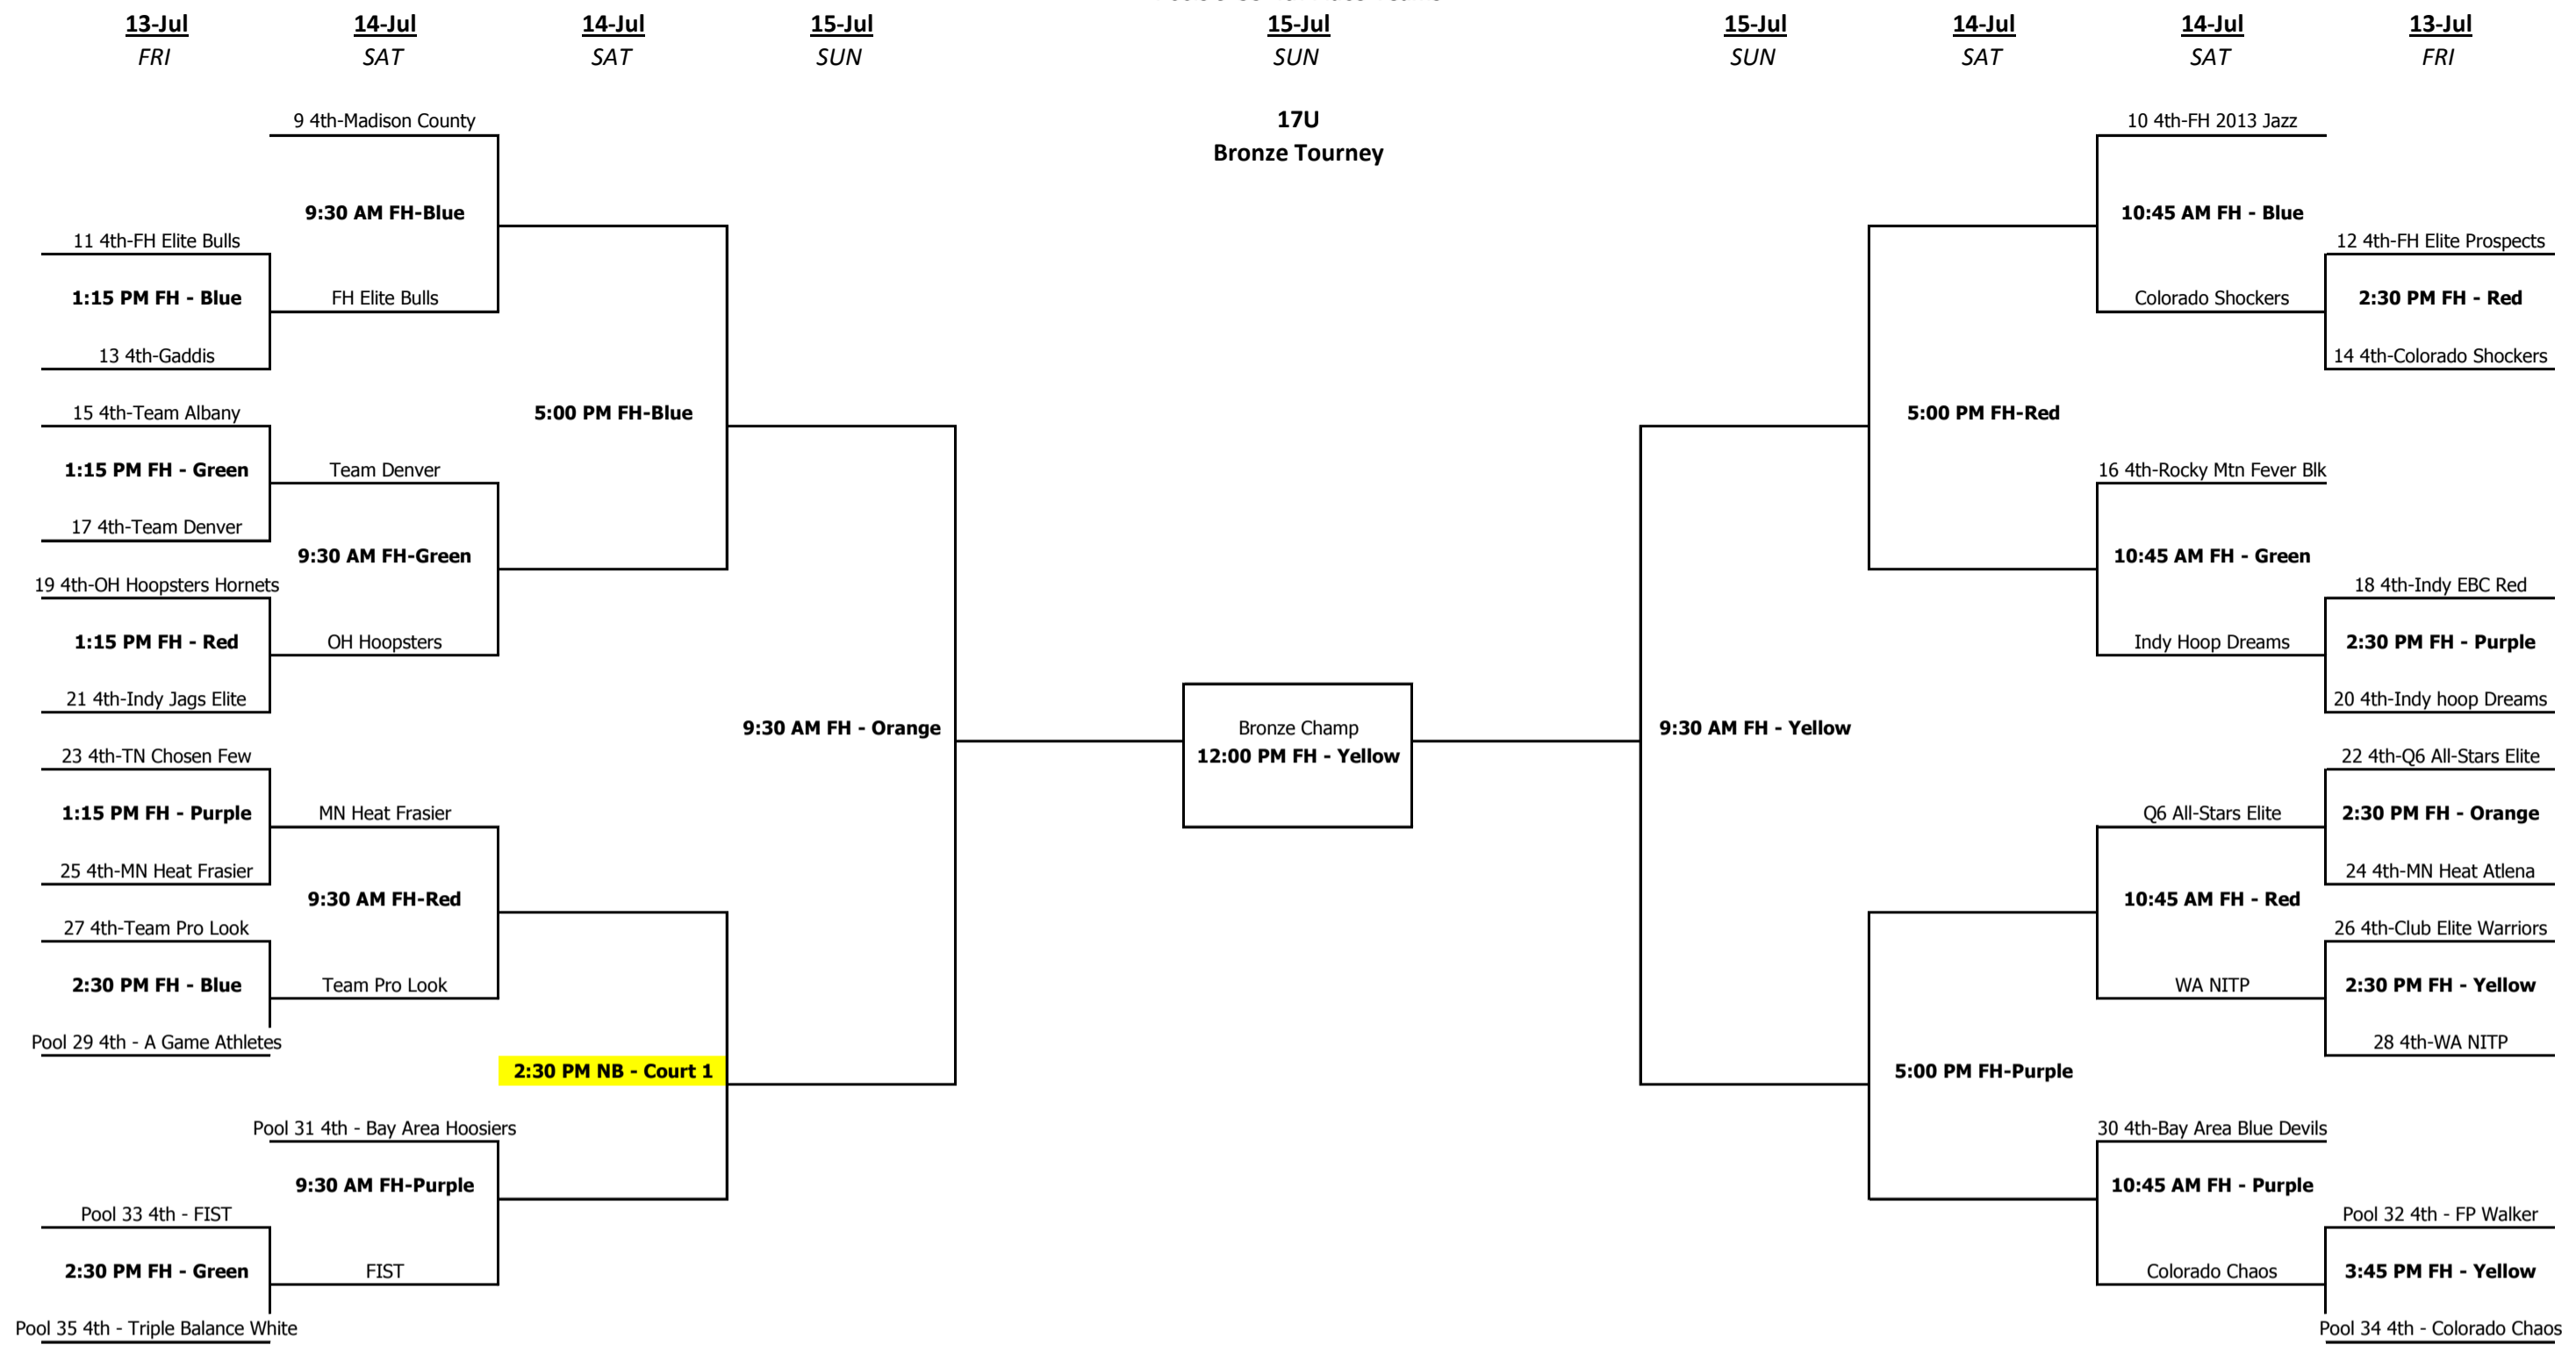

Pools 9-35 2nd Place Teams

adidas Invitational
15-Jul SUN
15U
Platinum Tourney
Pools 71-74 Super Pools
Pools 75-90 Winners

14's (Frosh-to-be)	Place (Tie Breaker)	Opponent	Day	Time	Location	Court	Result	Game #
Pool 92 A Gym Rats - Helmke B Indiana Elite Jazz C Northwest Ohio BBC D Tru-Playaz Basketball Club (IL)		92 C-A	FRI	9:30 AM	WF	FH-2	C 71-32	701
		92 D-B	FRI	9:30 AM	WF	FH-3	B 52-27	702
		92 A-D	FRI	1:15 PM	WF	FH-4	D 64-21	703
		92 B-C	FRI	6:15 PM	WF	FH-4	B 71-56	704
		92 A-B	SAT	8:15 AM	NB	Court 1		705
		92 C-D	SAT	8:15 AM	NB	Court 2		706
Pool 93 A Fieldhouse Elite Blazers Black B Indiana Ice C Kentucky Elite 2016 D TNBA East		93 C-A	FRI	10:45 AM	WF	Main	C 56-53	707
		93 D-B	FRI	10:45 AM	WF	FH-1	D 52-40	708
		93 A-D	FRI	2:30 PM	WF	Main	A 67-51	709
		93 B-C	FRI	2:30 PM	WF	FH-1	C 65-59	710
		93 A-B	SAT	9:30 AM	NB	Court 1		711
		93 C-D	SAT	9:30 AM	NB	Court 2		712
Pool 94 A Dallas Mustangs 14s B Dunk Dog Elite C Fieldhouse Elite Blazers Orange D Indy Thunder		94 C-A	FRI	10:45 AM	WF	FH-2	A 69-24	713
		94 D-B	FRI	10:45 AM	WF	FH-3	B 83-24	714
		94 A-D	FRI	3:45 PM	WF	FH-3	A 76-51	715
		94 B-C	FRI	3:45 PM	WF	FH-4	B 87-39	716
		94 A-B	SAT	10:45 AM	NB	Court 1		717
		94 C-D	SAT	10:45 AM	NB	Court 2		718
Pool 95 A Fieldhouse Elite X B MBA Select C Michigan Hurricanes D Urban DFW elite		95 C-A	FRI	12:00 PM	WF	FH-4	C 63-42	719
		95 D-B	FRI	5:00 PM	WF	FH-4	B 70-48	720
		95 A-D	FRI	2:30 PM	WF	FH-2	D 64-52	721
		95 B-C	FRI	2:30 PM	WF	FH-3	C 73-70	722
		95 A-B	SAT	10:45 AM	NB	Court 4		723
		95 C-D	SAT	12:00 PM	NB	Court 4		724
Pool 96 A Elite Sports Center B Indiana Elite-Distinxiion Black C Indiana Thunder D Michigan Mustangs		96 C-A	FRI	12:00 PM	FH	Blue	A 91-72	725
		96 D-B	FRI	12:00 PM	FH	Green	D 79-41	726
		96 A-D	FRI	3:45 PM	FH	Blue	D 76-58	727
		96 B-C	FRI	3:45 PM	FH	Green	C 67-37	728
		96 A-B	SAT	8:15 AM	NB	Court 3		729
		96 C-D	SAT	9:30 AM	NB	Court 4		730
Pool 97 A Indiana Blue Chips B Indiana Elite-Distinxiion White C R.E.A.C.H. LEGENDS D YAAACE Elite		97 C-A	FRI	8:15 AM	FH	Red	C 57-54	731
		97 D-B	FRI	8:15 AM	FH	Purple	D 73-67	732
		97 A-D	FRI	1:15 PM	FH	Orange	D 83-53	733
		97 B-C	FRI	1:15 PM	FH	Yellow	B 78-73	734
		97 A-B	SAT	9:30 AM	NB	Court 3		735
		97 C-D	SAT	10:45 AM	NB	Court 3		736
Pool 98 A Indiana Elite Pride B Minnesota Heat Boone C Northern Kings 14U D St. Louis Gateway		98 C-A	FRI	12:00 PM	FH	Orange	A 68-39	737
		98 D-B	FRI	12:00 PM	FH	Yellow	B 65-59	737
		98 A-D	FRI	3:45 PM	FH	Orange	D 78-37	738
		98 B-C	FRI	5:00 PM	FH	Yellow	B 62-36	739
		98 A-B	SAT	12:00 PM	NB	Court 1		740
		98 C-D	SAT	12:00 PM	NB	Court 2		741
Pool 99 A Indy EBC B Team Thad C U Play Canada D Club Elite Truth		99 C-A	FRI	12:00 PM	FH	Red	A 78-76	742
		99 D-B	FRI	12:00 PM	FH	Purple	B 83-43	743
		99 A-D	FRI	3:45 PM	FH	Red	A 76-61	744
		99 B-C	FRI	3:45 PM	FH	Purple	B 75-73	745
		99 A-B	SAT	8:15 AM	NB	Court 4		746
		99 C-D	SAT	12:00 PM	NB	Court 3		747