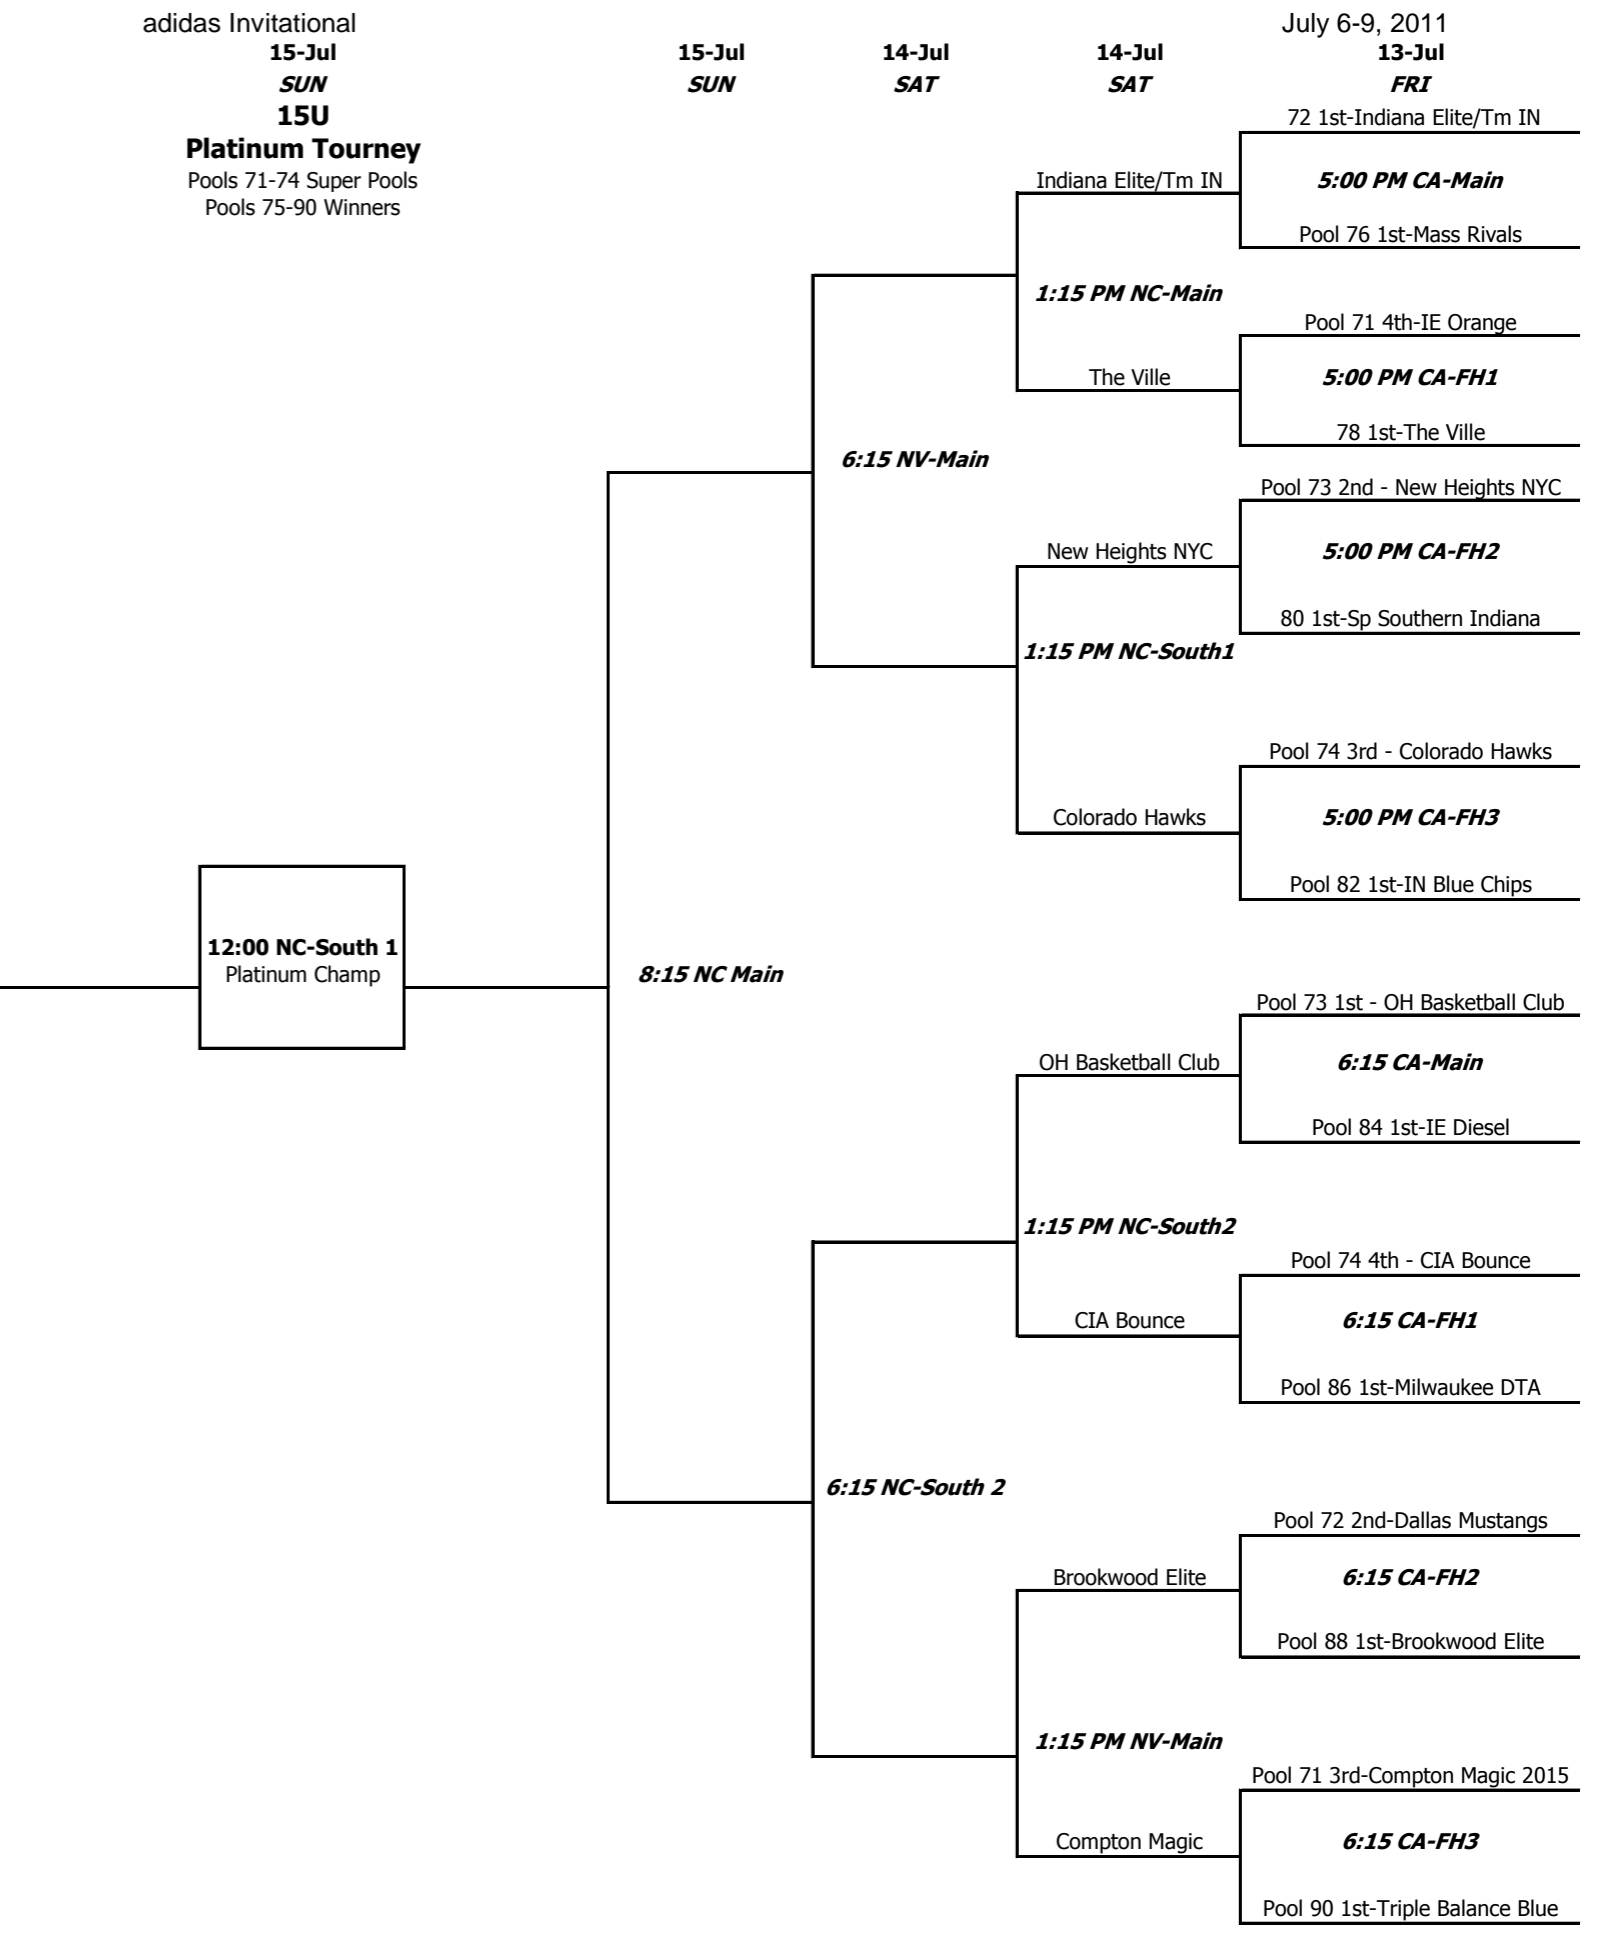

Pools 9-35 2nd Place Teams

adidas Invitational
15-Jul SUN
15U
Platinum Tourney
Pools 71-74 Super Pools
Pools 75-90 Winners

14's (Frosh-to-be)	Place (Tie Breaker)	Opponent	Day	Time	Location	Court	Result	Game #
Pool 92 A Gym Rats - Helmke B Indiana Elite Jazz C Northwest Ohio BBC D Tru-Playaz Basketball Club (IL)		92 C-A	FRI	9:30 AM	WF	FH-2	C 71-32	701
		92 D-B	FRI	9:30 AM	WF	FH-3	B 52-27	702
		92 A-D	FRI	1:15 PM	WF	FH-4	D 64-21	703
		92 B-C	FRI	6:15 PM	WF	FH-4	B 71-56	704
		92 A-B	SAT	8:15 AM	NB	Court 1		705
		92 C-D	SAT	8:15 AM	NB	Court 2		706
Pool 93 A Fieldhouse Elite Blazers Black B Indiana Ice C Kentucky Elite 2016 D TNBA East		93 C-A	FRI	10:45 AM	WF	Main	C 56-53	707
		93 D-B	FRI	10:45 AM	WF	FH-1	D 52-40	708
		93 A-D	FRI	2:30 PM	WF	Main	A 67-51	709
		93 B-C	FRI	2:30 PM	WF	FH-1	C 65-59	710
		93 A-B	SAT	9:30 AM	NB	Court 1		711
		93 C-D	SAT	9:30 AM	NB	Court 2		712
Pool 94 A Dallas Mustangs 14s B Dunk Dog Elite C Fieldhouse Elite Blazers Orange D Indy Thunder		94 C-A	FRI	10:45 AM	WF	FH-2	A 69-24	713
		94 D-B	FRI	10:45 AM	WF	FH-3	B 83-24	714
		94 A-D	FRI	3:45 PM	WF	FH-3	A 76-51	715
		94 B-C	FRI	3:45 PM	WF	FH-4	B 87-39	716
		94 A-B	SAT	10:45 AM	NB	Court 1		717
		94 C-D	SAT	10:45 AM	NB	Court 2		718
Pool 95 A Fieldhouse Elite X B MBA Select C Michigan Hurricanes D Urban DFW elite		95 C-A	FRI	12:00 PM	WF	FH-4	C 63-42	719
		95 D-B	FRI	5:00 PM	WF	FH-4	B 70-48	720
		95 A-D	FRI	2:30 PM	WF	FH-2	D 64-52	721
		95 B-C	FRI	2:30 PM	WF	FH-3	C 73-70	722
		95 A-B	SAT	10:45 AM	NB	Court 4		723
		95 C-D	SAT	12:00 PM	NB	Court 4		724
Pool 96 A Elite Sports Center B Indiana Elite-Distinxiion Black C Indiana Thunder D Michigan Mustangs		96 C-A	FRI	12:00 PM	FH	Blue	A 91-72	725
		96 D-B	FRI	12:00 PM	FH	Green	D 79-41	726
		96 A-D	FRI	3:45 PM	FH	Blue	D 76-58	727
		96 B-C	FRI	3:45 PM	FH	Green	C 67-37	728
		96 A-B	SAT	8:15 AM	NB	Court 3		729
		96 C-D	SAT	9:30 AM	NB	Court 4		730
Pool 97 A Indiana Blue Chips B Indiana Elite-Distinxiion White C R.E.A.C.H. LEGENDS D YAAACE Elite		97 C-A	FRI	8:15 AM	FH	Red	C 57-54	731
		97 D-B	FRI	8:15 AM	FH	Purple	D 73-67	732
		97 A-D	FRI	1:15 PM	FH	Orange	D 83-53	733
		97 B-C	FRI	1:15 PM	FH	Yellow	B 78-73	734
		97 A-B	SAT	9:30 AM	NB	Court 3		735
		97 C-D	SAT	10:45 AM	NB	Court 3		736
Pool 98 A Indiana Elite Pride B Minnesota Heat Boone C Northern Kings 14U D St. Louis Gateway		98 C-A	FRI	12:00 PM	FH	Orange	A 68-39	737
		98 D-B	FRI	12:00 PM	FH	Yellow	B 65-59	737
		98 A-D	FRI	3:45 PM	FH	Orange	D 78-37	738
		98 B-C	FRI	5:00 PM	FH	Yellow	B 62-36	739
		98 A-B	SAT	12:00 PM	NB	Court 1		740
		98 C-D	SAT	12:00 PM	NB	Court 2		741
Pool 99 A Indy EBC B Team Thad C U Play Canada D Club Elite Truth		99 C-A	FRI	12:00 PM	FH	Red	A 78-76	742
		99 D-B	FRI	12:00 PM	FH	Purple	B 83-43	743
		99 A-D	FRI	3:45 PM	FH	Red	A 76-61	744
		99 B-C	FRI	3:45 PM	FH	Purple	B 75-73	745
		99 A-B	SAT	8:15 AM	NB	Court 4		746
		99 C-D	SAT	12:00 PM	NB	Court 3		747