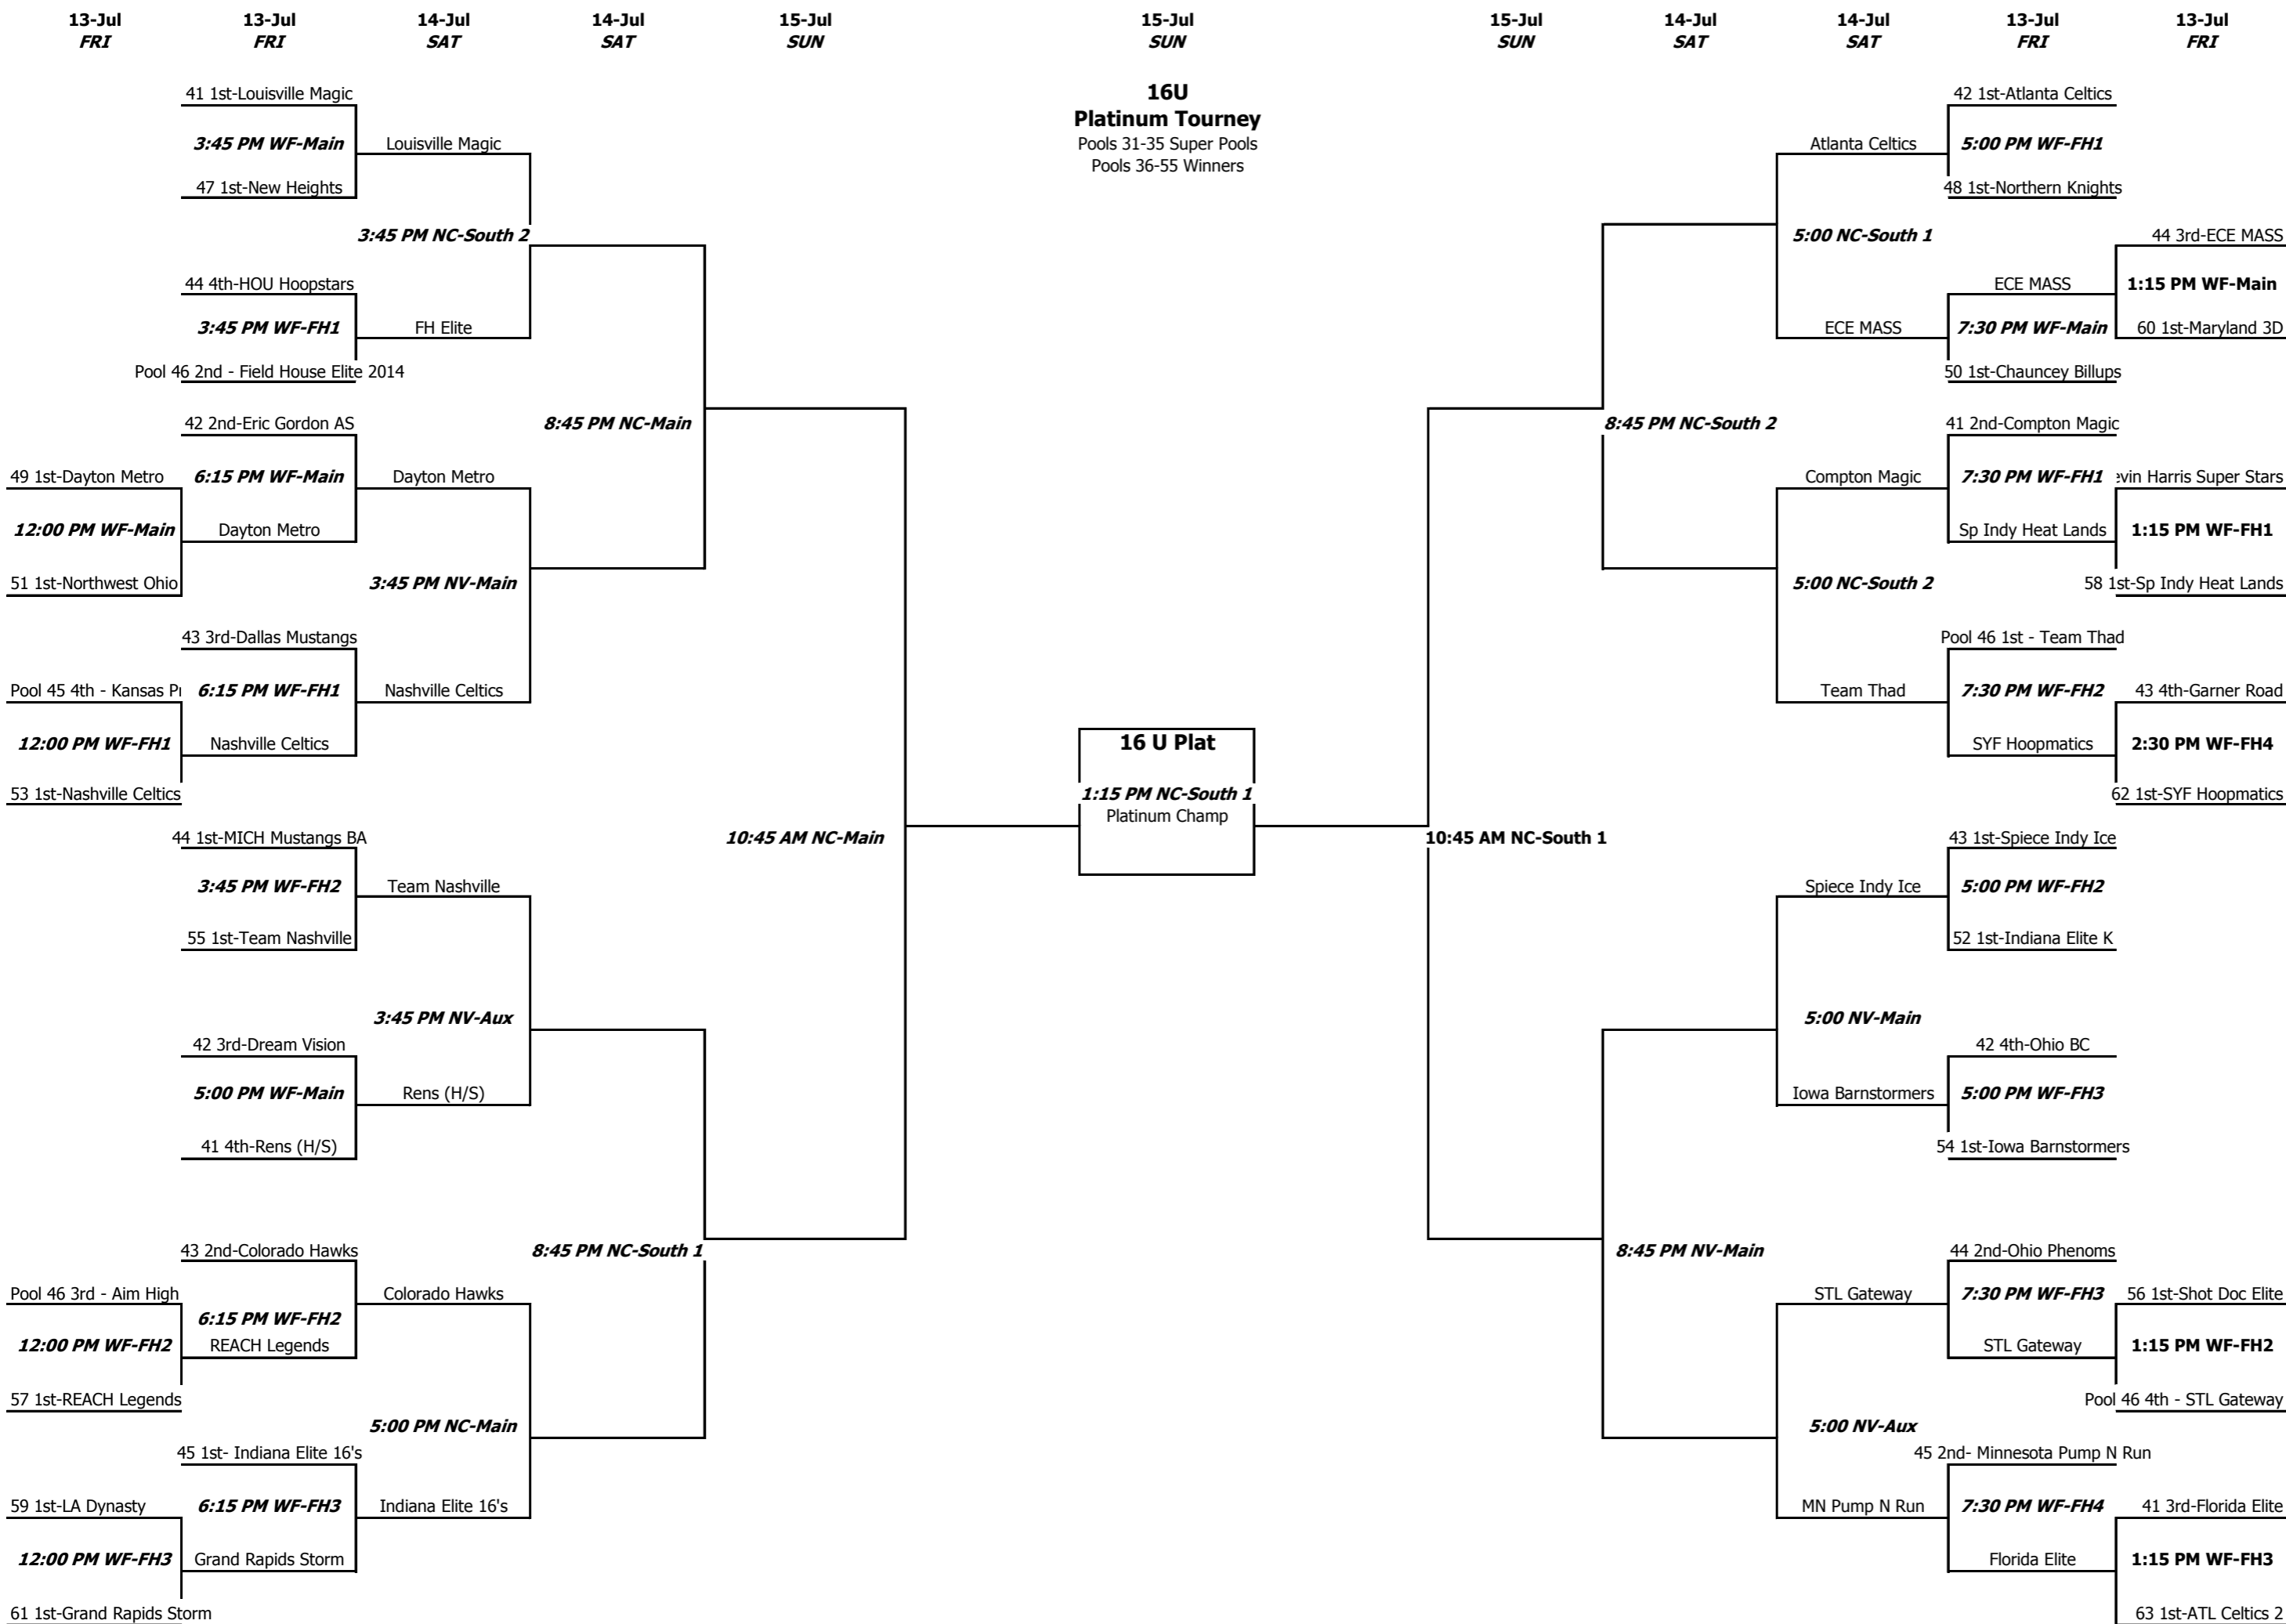

Pools 9-35 2nd Place Teams

adidas Invitational
15-Jul SUN
15U
Platinum Tourney
Pools 71-74 Super Pools
Pools 75-90 Winners

14's (Frosh-to-be)	Place (Tie Breaker)	Opponent	Day	Time	Location	Court	Result	Game #
Pool 92 A Gym Rats - Helmke B Indiana Elite Jazz C Northwest Ohio BBC D Tru-Playaz Basketball Club (IL)		92 C-A	FRI	9:30 AM	WF	FH-2	C 71-32	701
		92 D-B	FRI	9:30 AM	WF	FH-3	B 52-27	702
		92 A-D	FRI	1:15 PM	WF	FH-4	D 64-21	703
		92 B-C	FRI	6:15 PM	WF	FH-4	B 71-56	704
		92 A-B	SAT	8:15 AM	NB	Court 1		705
		92 C-D	SAT	8:15 AM	NB	Court 2		706
Pool 93 A Fieldhouse Elite Blazers Black B Indiana Ice C Kentucky Elite 2016 D TNBA East		93 C-A	FRI	10:45 AM	WF	Main	C 56-53	707
		93 D-B	FRI	10:45 AM	WF	FH-1	D 52-40	708
		93 A-D	FRI	2:30 PM	WF	Main	A 67-51	709
		93 B-C	FRI	2:30 PM	WF	FH-1	C 65-59	710
		93 A-B	SAT	9:30 AM	NB	Court 1		711
		93 C-D	SAT	9:30 AM	NB	Court 2		712
Pool 94 A Dallas Mustangs 14s B Dunk Dog Elite C Fieldhouse Elite Blazers Orange D Indy Thunder		94 C-A	FRI	10:45 AM	WF	FH-2	A 69-24	713
		94 D-B	FRI	10:45 AM	WF	FH-3	B 83-24	714
		94 A-D	FRI	3:45 PM	WF	FH-3	A 76-51	715
		94 B-C	FRI	3:45 PM	WF	FH-4	B 87-39	716
		94 A-B	SAT	10:45 AM	NB	Court 1		717
		94 C-D	SAT	10:45 AM	NB	Court 2		718
Pool 95 A Fieldhouse Elite X B MBA Select C Michigan Hurricanes D Urban DFW elite		95 C-A	FRI	12:00 PM	WF	FH-4	C 63-42	719
		95 D-B	FRI	5:00 PM	WF	FH-4	B 70-48	720
		95 A-D	FRI	2:30 PM	WF	FH-2	D 64-52	721
		95 B-C	FRI	2:30 PM	WF	FH-3	C 73-70	722
		95 A-B	SAT	10:45 AM	NB	Court 4		723
		95 C-D	SAT	12:00 PM	NB	Court 4		724
Pool 96 A Elite Sports Center B Indiana Elite-Distinxiion Black C Indiana Thunder D Michigan Mustangs		96 C-A	FRI	12:00 PM	FH	Blue	A 91-72	725
		96 D-B	FRI	12:00 PM	FH	Green	D 79-41	726
		96 A-D	FRI	3:45 PM	FH	Blue	D 76-58	727
		96 B-C	FRI	3:45 PM	FH	Green	C 67-37	728
		96 A-B	SAT	8:15 AM	NB	Court 3		729
		96 C-D	SAT	9:30 AM	NB	Court 4		730
Pool 97 A Indiana Blue Chips B Indiana Elite-Distinxiion White C R.E.A.C.H. LEGENDS D YAAACE Elite		97 C-A	FRI	8:15 AM	FH	Red	C 57-54	731
		97 D-B	FRI	8:15 AM	FH	Purple	D 73-67	732
		97 A-D	FRI	1:15 PM	FH	Orange	D 83-53	733
		97 B-C	FRI	1:15 PM	FH	Yellow	B 78-73	734
		97 A-B	SAT	9:30 AM	NB	Court 3		735
		97 C-D	SAT	10:45 AM	NB	Court 3		736
Pool 98 A Indiana Elite Pride B Minnesota Heat Boone C Northern Kings 14U D St. Louis Gateway		98 C-A	FRI	12:00 PM	FH	Orange	A 68-39	737
		98 D-B	FRI	12:00 PM	FH	Yellow	B 65-59	737
		98 A-D	FRI	3:45 PM	FH	Orange	D 78-37	738
		98 B-C	FRI	5:00 PM	FH	Yellow	B 62-36	739
		98 A-B	SAT	12:00 PM	NB	Court 1		740
		98 C-D	SAT	12:00 PM	NB	Court 2		741
Pool 99 A Indy EBC B Team Thad C U Play Canada D Club Elite Truth		99 C-A	FRI	12:00 PM	FH	Red	A 78-76	742
		99 D-B	FRI	12:00 PM	FH	Purple	B 83-43	743
		99 A-D	FRI	3:45 PM	FH	Red	A 76-61	744
		99 B-C	FRI	3:45 PM	FH	Purple	B 75-73	745
		99 A-B	SAT	8:15 AM	NB	Court 4		746
		99 C-D	SAT	12:00 PM	NB	Court 3		747