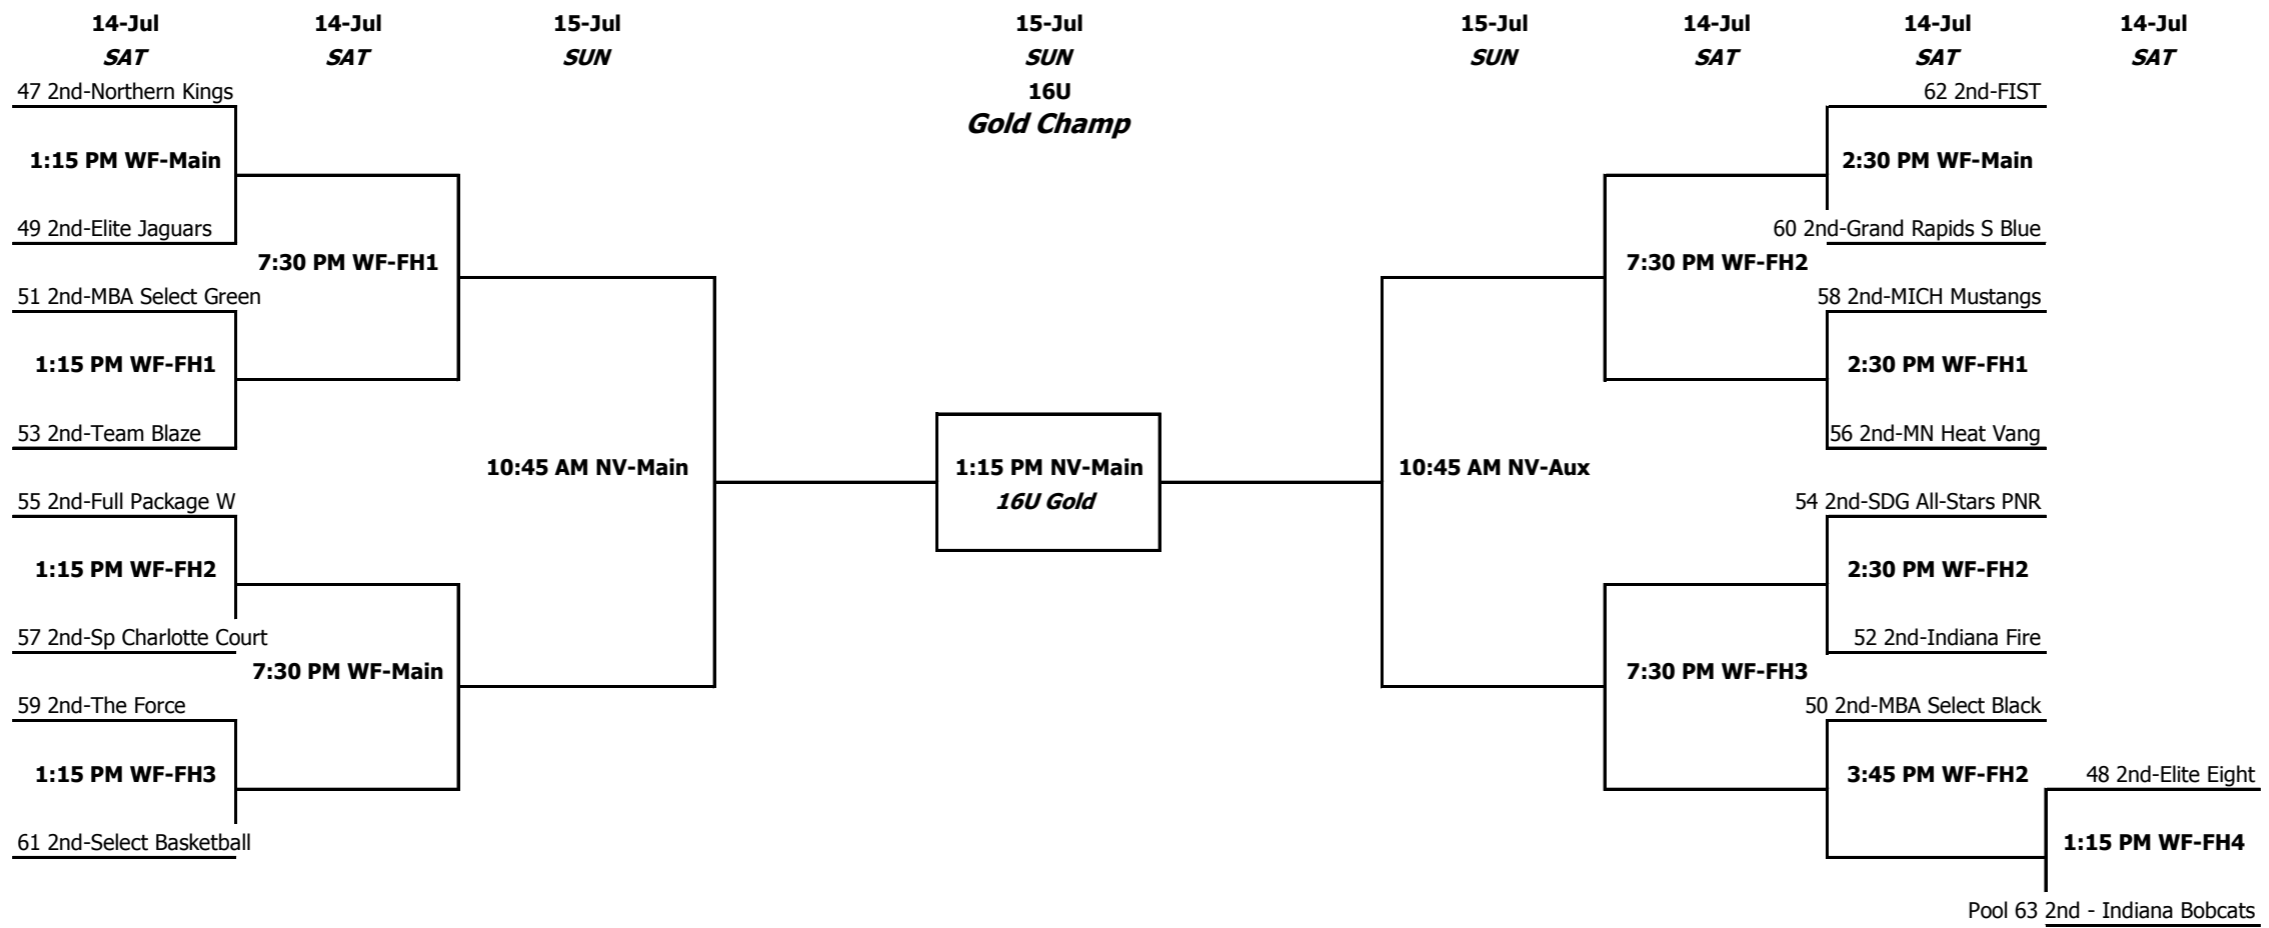

Pools 9-35 2nd Place Teams

adidas Invitational
15-Jul SUN
15U
Platinum Tourney
Pools 71-74 Super Pools
Pools 75-90 Winners

14's (Frosh-to-be)	Place (Tie Breaker)	Opponent	Day	Time	Location	Court	Result	Game #
Pool 92 A Gym Rats - Helmke B Indiana Elite Jazz C Northwest Ohio BBC D Tru-Playaz Basketball Club (IL)		92 C-A	FRI	9:30 AM	WF	FH-2	C 71-32	701
		92 D-B	FRI	9:30 AM	WF	FH-3	B 52-27	702
		92 A-D	FRI	1:15 PM	WF	FH-4	D 64-21	703
		92 B-C	FRI	6:15 PM	WF	FH-4	B 71-56	704
		92 A-B	SAT	8:15 AM	NB	Court 1		705
		92 C-D	SAT	8:15 AM	NB	Court 2		706
Pool 93 A Fieldhouse Elite Blazers Black B Indiana Ice C Kentucky Elite 2016 D TNBA East		93 C-A	FRI	10:45 AM	WF	Main	C 56-53	707
		93 D-B	FRI	10:45 AM	WF	FH-1	D 52-40	708
		93 A-D	FRI	2:30 PM	WF	Main	A 67-51	709
		93 B-C	FRI	2:30 PM	WF	FH-1	C 65-59	710
		93 A-B	SAT	9:30 AM	NB	Court 1		711
		93 C-D	SAT	9:30 AM	NB	Court 2		712
Pool 94 A Dallas Mustangs 14s B Dunk Dog Elite C Fieldhouse Elite Blazers Orange D Indy Thunder		94 C-A	FRI	10:45 AM	WF	FH-2	A 69-24	713
		94 D-B	FRI	10:45 AM	WF	FH-3	B 83-24	714
		94 A-D	FRI	3:45 PM	WF	FH-3	A 76-51	715
		94 B-C	FRI	3:45 PM	WF	FH-4	B 87-39	716
		94 A-B	SAT	10:45 AM	NB	Court 1		717
		94 C-D	SAT	10:45 AM	NB	Court 2		718
Pool 95 A Fieldhouse Elite X B MBA Select C Michigan Hurricanes D Urban DFW elite		95 C-A	FRI	12:00 PM	WF	FH-4	C 63-42	719
		95 D-B	FRI	5:00 PM	WF	FH-4	B 70-48	720
		95 A-D	FRI	2:30 PM	WF	FH-2	D 64-52	721
		95 B-C	FRI	2:30 PM	WF	FH-3	C 73-70	722
		95 A-B	SAT	10:45 AM	NB	Court 4		723
		95 C-D	SAT	12:00 PM	NB	Court 4		724
Pool 96 A Elite Sports Center B Indiana Elite-Distinxiion Black C Indiana Thunder D Michigan Mustangs		96 C-A	FRI	12:00 PM	FH	Blue	A 91-72	725
		96 D-B	FRI	12:00 PM	FH	Green	D 79-41	726
		96 A-D	FRI	3:45 PM	FH	Blue	D 76-58	727
		96 B-C	FRI	3:45 PM	FH	Green	C 67-37	728
		96 A-B	SAT	8:15 AM	NB	Court 3		729
		96 C-D	SAT	9:30 AM	NB	Court 4		730
Pool 97 A Indiana Blue Chips B Indiana Elite-Distinxiion White C R.E.A.C.H. LEGENDS D YAAACE Elite		97 C-A	FRI	8:15 AM	FH	Red	C 57-54	731
		97 D-B	FRI	8:15 AM	FH	Purple	D 73-67	732
		97 A-D	FRI	1:15 PM	FH	Orange	D 83-53	733
		97 B-C	FRI	1:15 PM	FH	Yellow	B 78-73	734
		97 A-B	SAT	9:30 AM	NB	Court 3		735
		97 C-D	SAT	10:45 AM	NB	Court 3		736
Pool 98 A Indiana Elite Pride B Minnesota Heat Boone C Northern Kings 14U D St. Louis Gateway		98 C-A	FRI	12:00 PM	FH	Orange	A 68-39	737
		98 D-B	FRI	12:00 PM	FH	Yellow	B 65-59	737
		98 A-D	FRI	3:45 PM	FH	Orange	D 78-37	738
		98 B-C	FRI	5:00 PM	FH	Yellow	B 62-36	739
		98 A-B	SAT	12:00 PM	NB	Court 1		740
		98 C-D	SAT	12:00 PM	NB	Court 2		741
Pool 99 A Indy EBC B Team Thad C U Play Canada D Club Elite Truth		99 C-A	FRI	12:00 PM	FH	Red	A 78-76	742
		99 D-B	FRI	12:00 PM	FH	Purple	B 83-43	743
		99 A-D	FRI	3:45 PM	FH	Red	A 76-61	744
		99 B-C	FRI	3:45 PM	FH	Purple	B 75-73	745
		99 A-B	SAT	8:15 AM	NB	Court 4		746
		99 C-D	SAT	12:00 PM	NB	Court 3		747