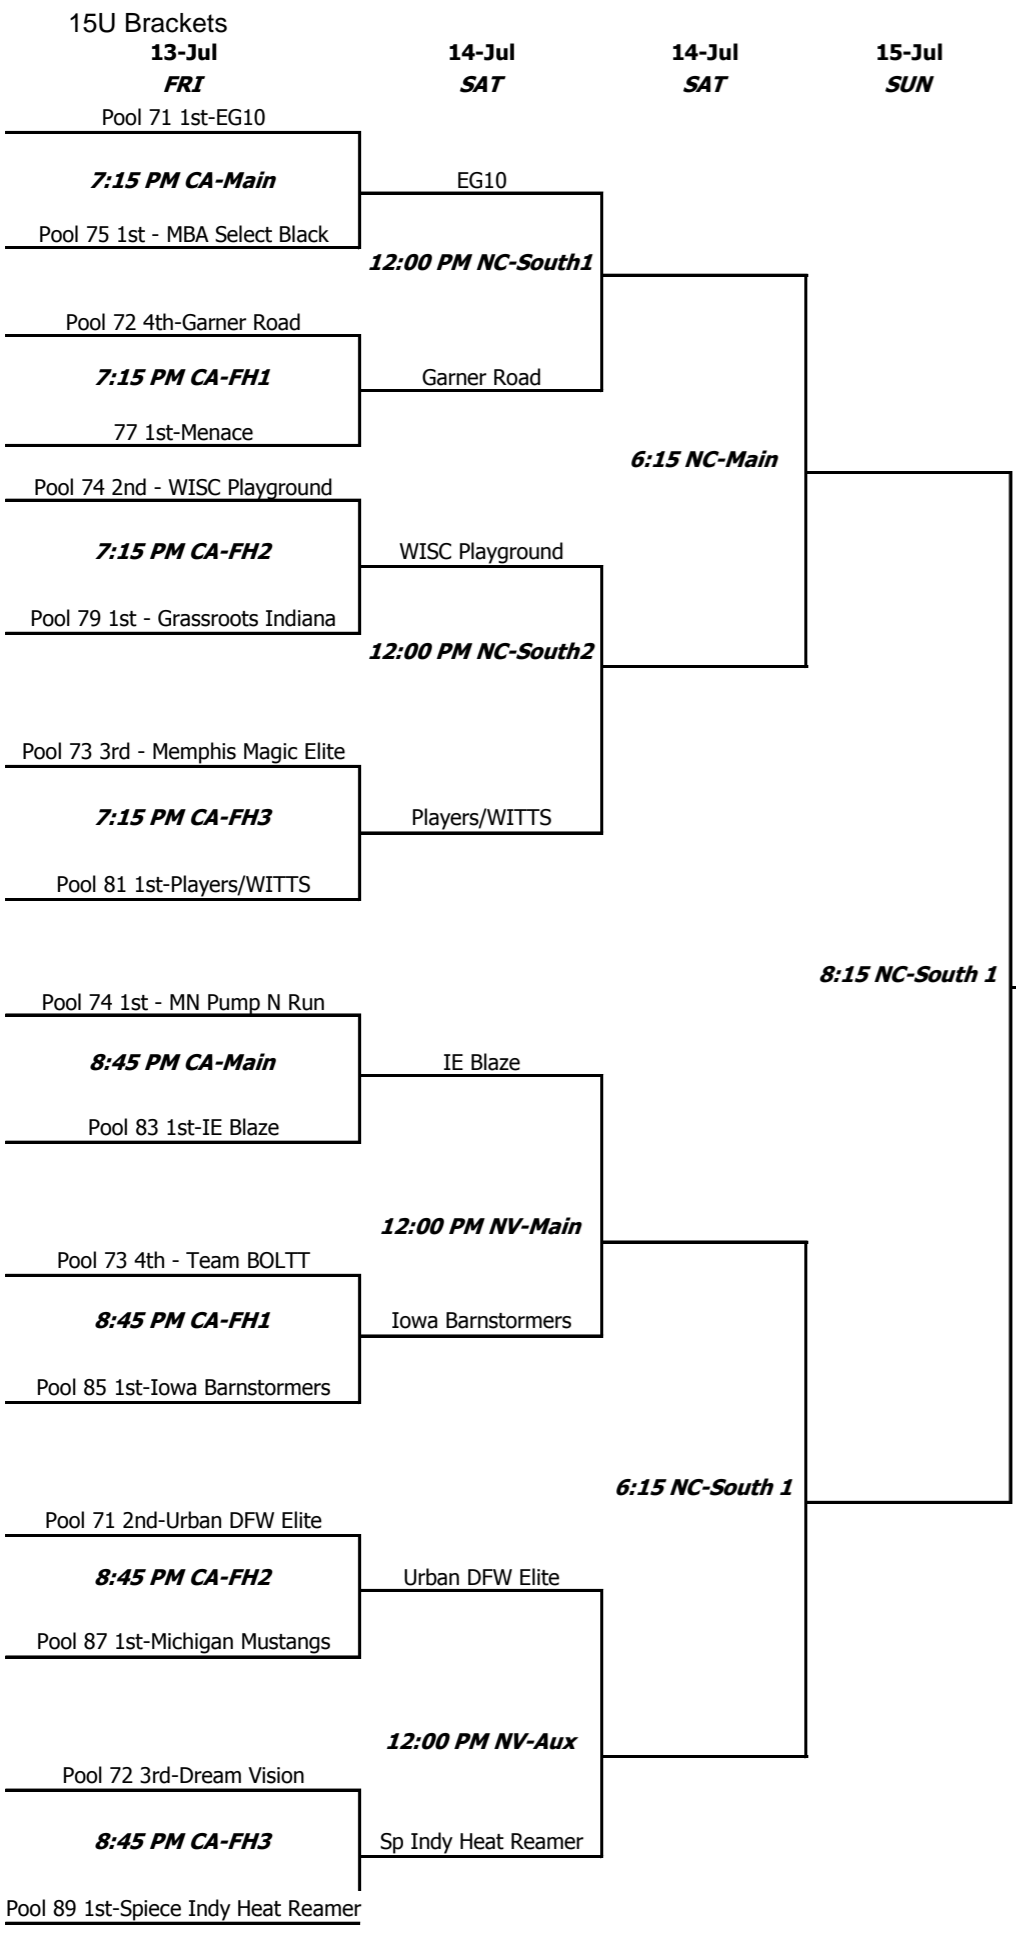

Pools 9-35 2nd Place Teams

adidas Invitational
15-Jul SUN
15U
Platinum Tourney
Pools 71-74 Super Pools
Pools 75-90 Winners

14's (Frosh-to-be)	Place (Tie Breaker)	Opponent	Day	Time	Location	Court	Result	Game #
Pool 92 A Gym Rats - Helmke B Indiana Elite Jazz C Northwest Ohio BBC D Tru-Playaz Basketball Club (IL)		92 C-A	FRI	9:30 AM	WF	FH-2	C 71-32	701
		92 D-B	FRI	9:30 AM	WF	FH-3	B 52-27	702
		92 A-D	FRI	1:15 PM	WF	FH-4	D 64-21	703
		92 B-C	FRI	6:15 PM	WF	FH-4	B 71-56	704
		92 A-B	SAT	8:15 AM	NB	Court 1		705
		92 C-D	SAT	8:15 AM	NB	Court 2		706
Pool 93 A Fieldhouse Elite Blazers Black B Indiana Ice C Kentucky Elite 2016 D TNBA East		93 C-A	FRI	10:45 AM	WF	Main	C 56-53	707
		93 D-B	FRI	10:45 AM	WF	FH-1	D 52-40	708
		93 A-D	FRI	2:30 PM	WF	Main	A 67-51	709
		93 B-C	FRI	2:30 PM	WF	FH-1	C 65-59	710
		93 A-B	SAT	9:30 AM	NB	Court 1		711
		93 C-D	SAT	9:30 AM	NB	Court 2		712
Pool 94 A Dallas Mustangs 14s B Dunk Dog Elite C Fieldhouse Elite Blazers Orange D Indy Thunder		94 C-A	FRI	10:45 AM	WF	FH-2	A 69-24	713
		94 D-B	FRI	10:45 AM	WF	FH-3	B 83-24	714
		94 A-D	FRI	3:45 PM	WF	FH-3	A 76-51	715
		94 B-C	FRI	3:45 PM	WF	FH-4	B 87-39	716
		94 A-B	SAT	10:45 AM	NB	Court 1		717
		94 C-D	SAT	10:45 AM	NB	Court 2		718
Pool 95 A Fieldhouse Elite X B MBA Select C Michigan Hurricanes D Urban DFW elite		95 C-A	FRI	12:00 PM	WF	FH-4	C 63-42	719
		95 D-B	FRI	5:00 PM	WF	FH-4	B 70-48	720
		95 A-D	FRI	2:30 PM	WF	FH-2	D 64-52	721
		95 B-C	FRI	2:30 PM	WF	FH-3	C 73-70	722
		95 A-B	SAT	10:45 AM	NB	Court 4		723
		95 C-D	SAT	12:00 PM	NB	Court 4		724
Pool 96 A Elite Sports Center B Indiana Elite-Distinxiion Black C Indiana Thunder D Michigan Mustangs		96 C-A	FRI	12:00 PM	FH	Blue	A 91-72	725
		96 D-B	FRI	12:00 PM	FH	Green	D 79-41	726
		96 A-D	FRI	3:45 PM	FH	Blue	D 76-58	727
		96 B-C	FRI	3:45 PM	FH	Green	C 67-37	728
		96 A-B	SAT	8:15 AM	NB	Court 3		729
		96 C-D	SAT	9:30 AM	NB	Court 4		730
Pool 97 A Indiana Blue Chips B Indiana Elite-Distinxiion White C R.E.A.C.H. LEGENDS D YAAACE Elite		97 C-A	FRI	8:15 AM	FH	Red	C 57-54	731
		97 D-B	FRI	8:15 AM	FH	Purple	D 73-67	732
		97 A-D	FRI	1:15 PM	FH	Orange	D 83-53	733
		97 B-C	FRI	1:15 PM	FH	Yellow	B 78-73	734
		97 A-B	SAT	9:30 AM	NB	Court 3		735
		97 C-D	SAT	10:45 AM	NB	Court 3		736
Pool 98 A Indiana Elite Pride B Minnesota Heat Boone C Northern Kings 14U D St. Louis Gateway		98 C-A	FRI	12:00 PM	FH	Orange	A 68-39	737
		98 D-B	FRI	12:00 PM	FH	Yellow	B 65-59	737
		98 A-D	FRI	3:45 PM	FH	Orange	D 78-37	738
		98 B-C	FRI	5:00 PM	FH	Yellow	B 62-36	739
		98 A-B	SAT	12:00 PM	NB	Court 1		740
		98 C-D	SAT	12:00 PM	NB	Court 2		741
Pool 99 A Indy EBC B Team Thad C U Play Canada D Club Elite Truth		99 C-A	FRI	12:00 PM	FH	Red	A 78-76	742
		99 D-B	FRI	12:00 PM	FH	Purple	B 83-43	743
		99 A-D	FRI	3:45 PM	FH	Red	A 76-61	744
		99 B-C	FRI	3:45 PM	FH	Purple	B 75-73	745
		99 A-B	SAT	8:15 AM	NB	Court 4		746
		99 C-D	SAT	12:00 PM	NB	Court 3		747