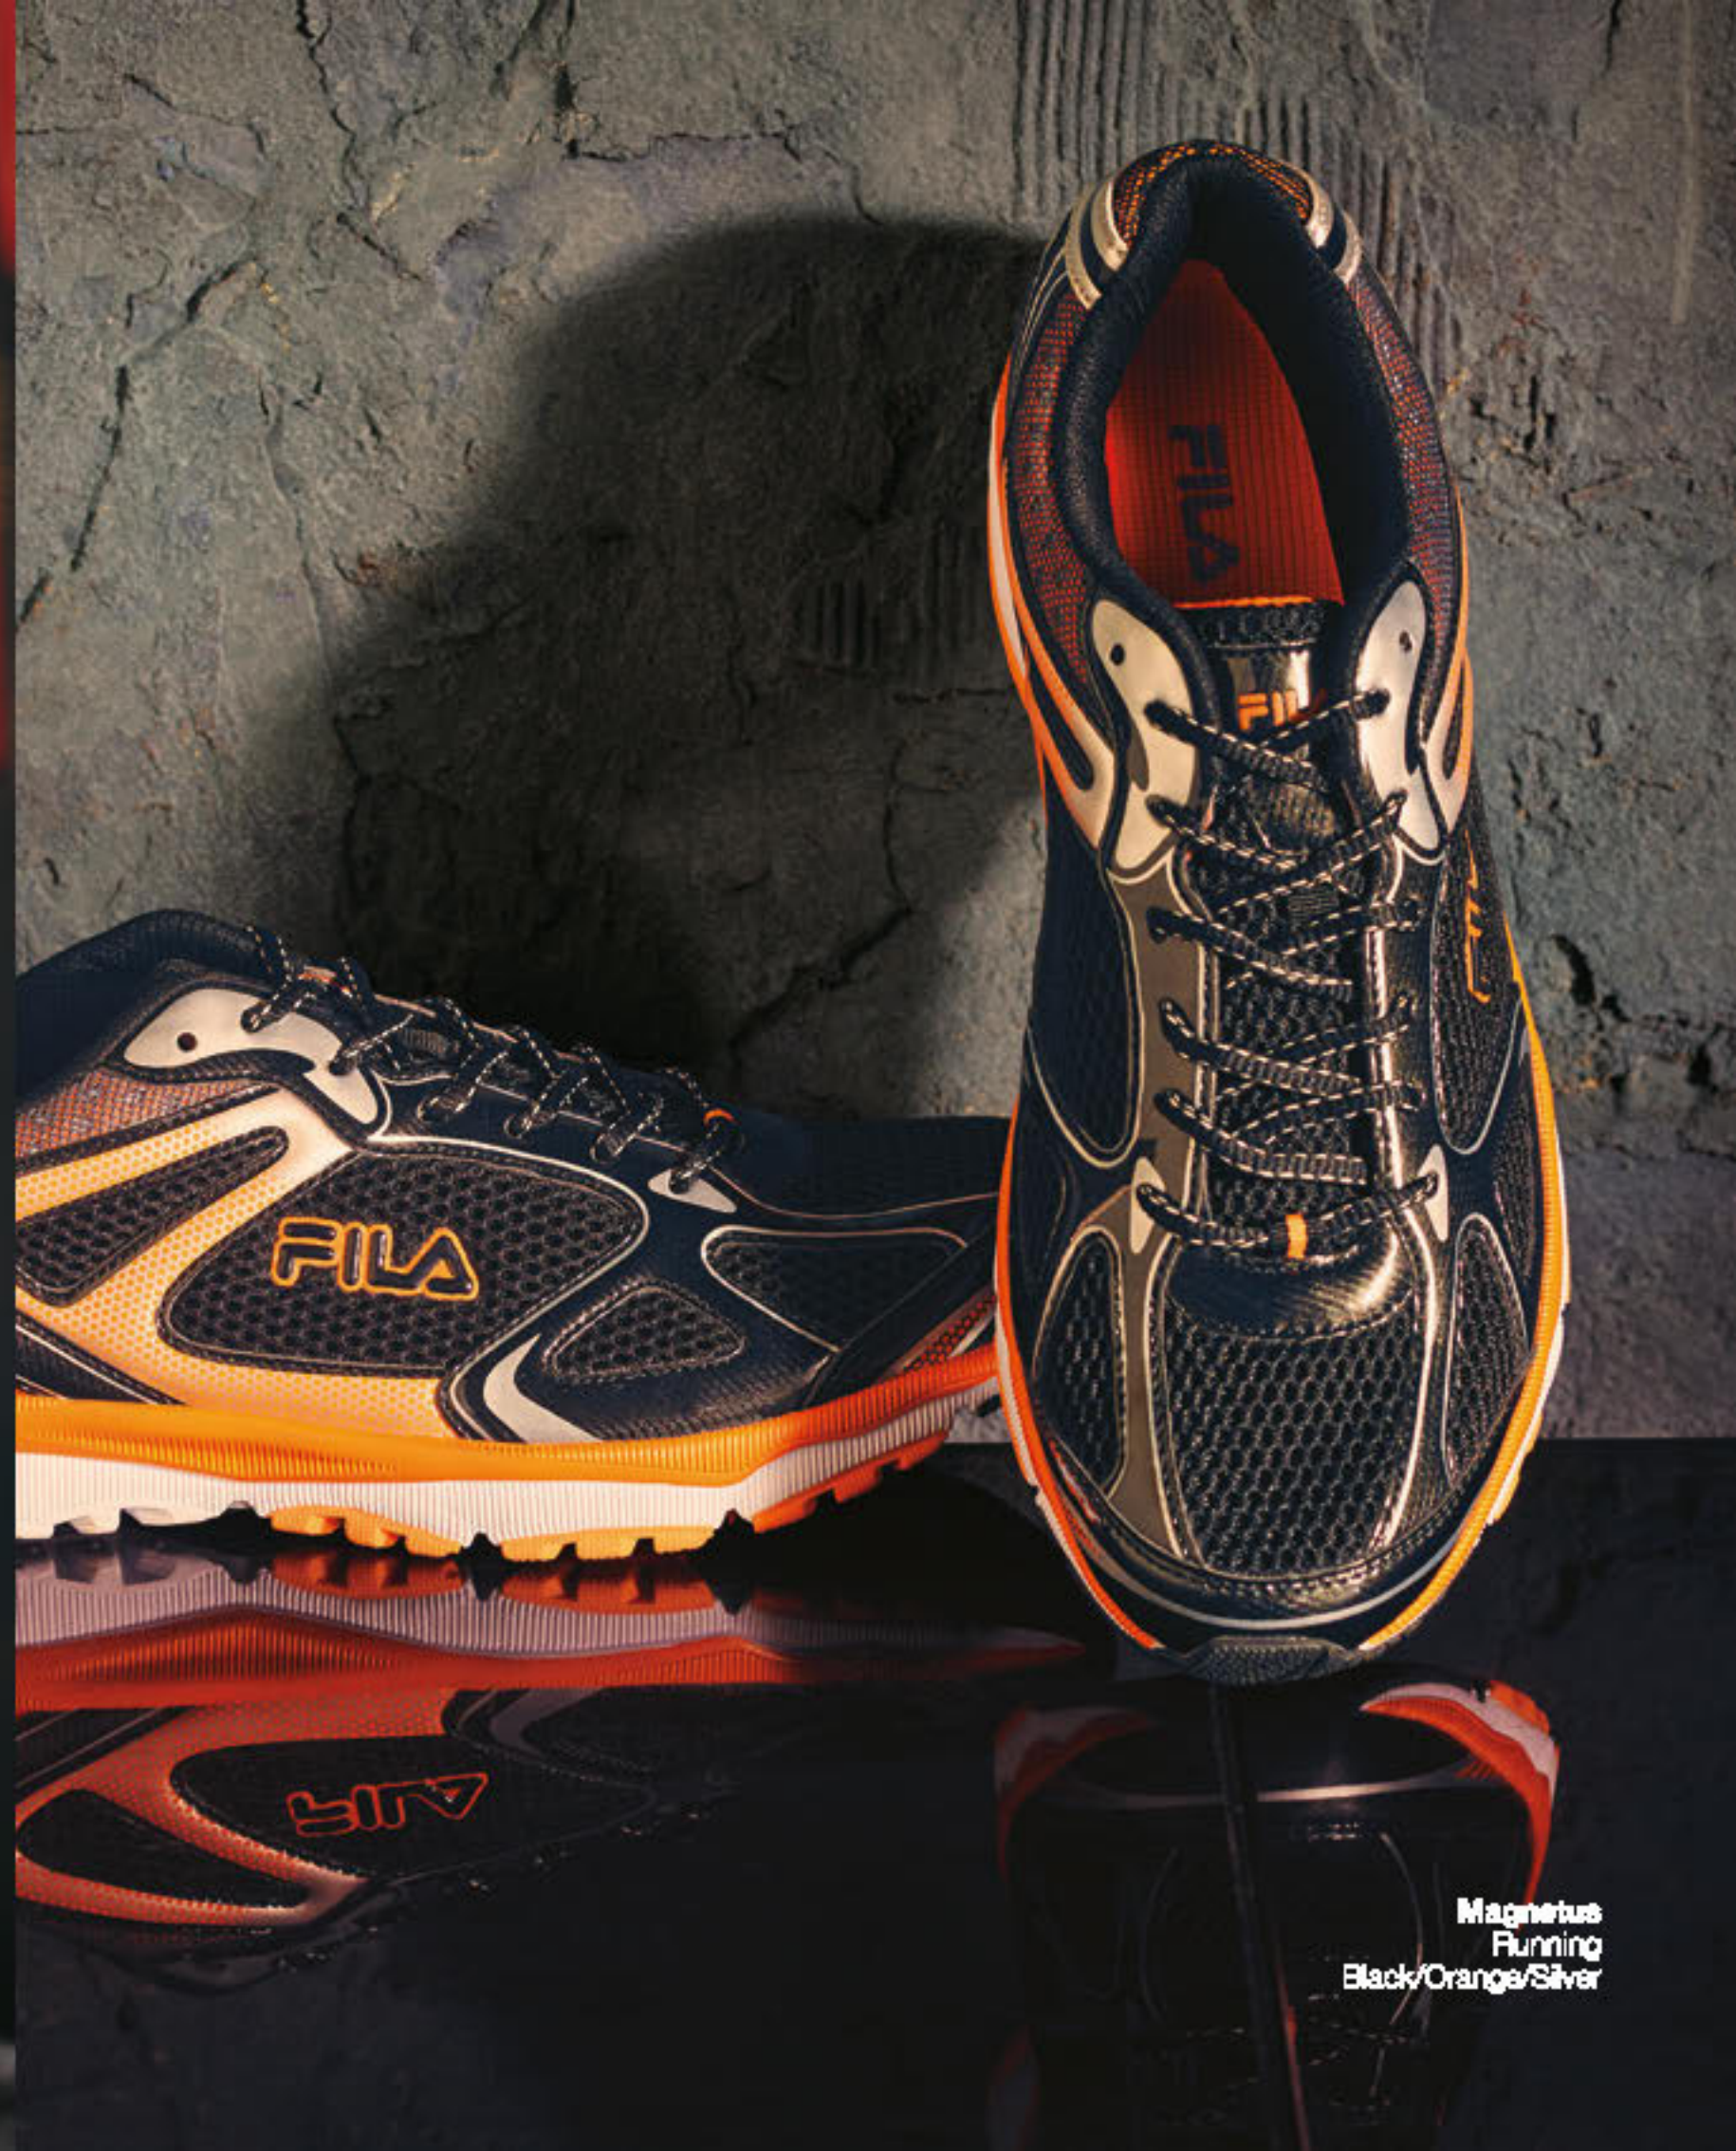

Magnetus
Running
Black/Orange/Silver