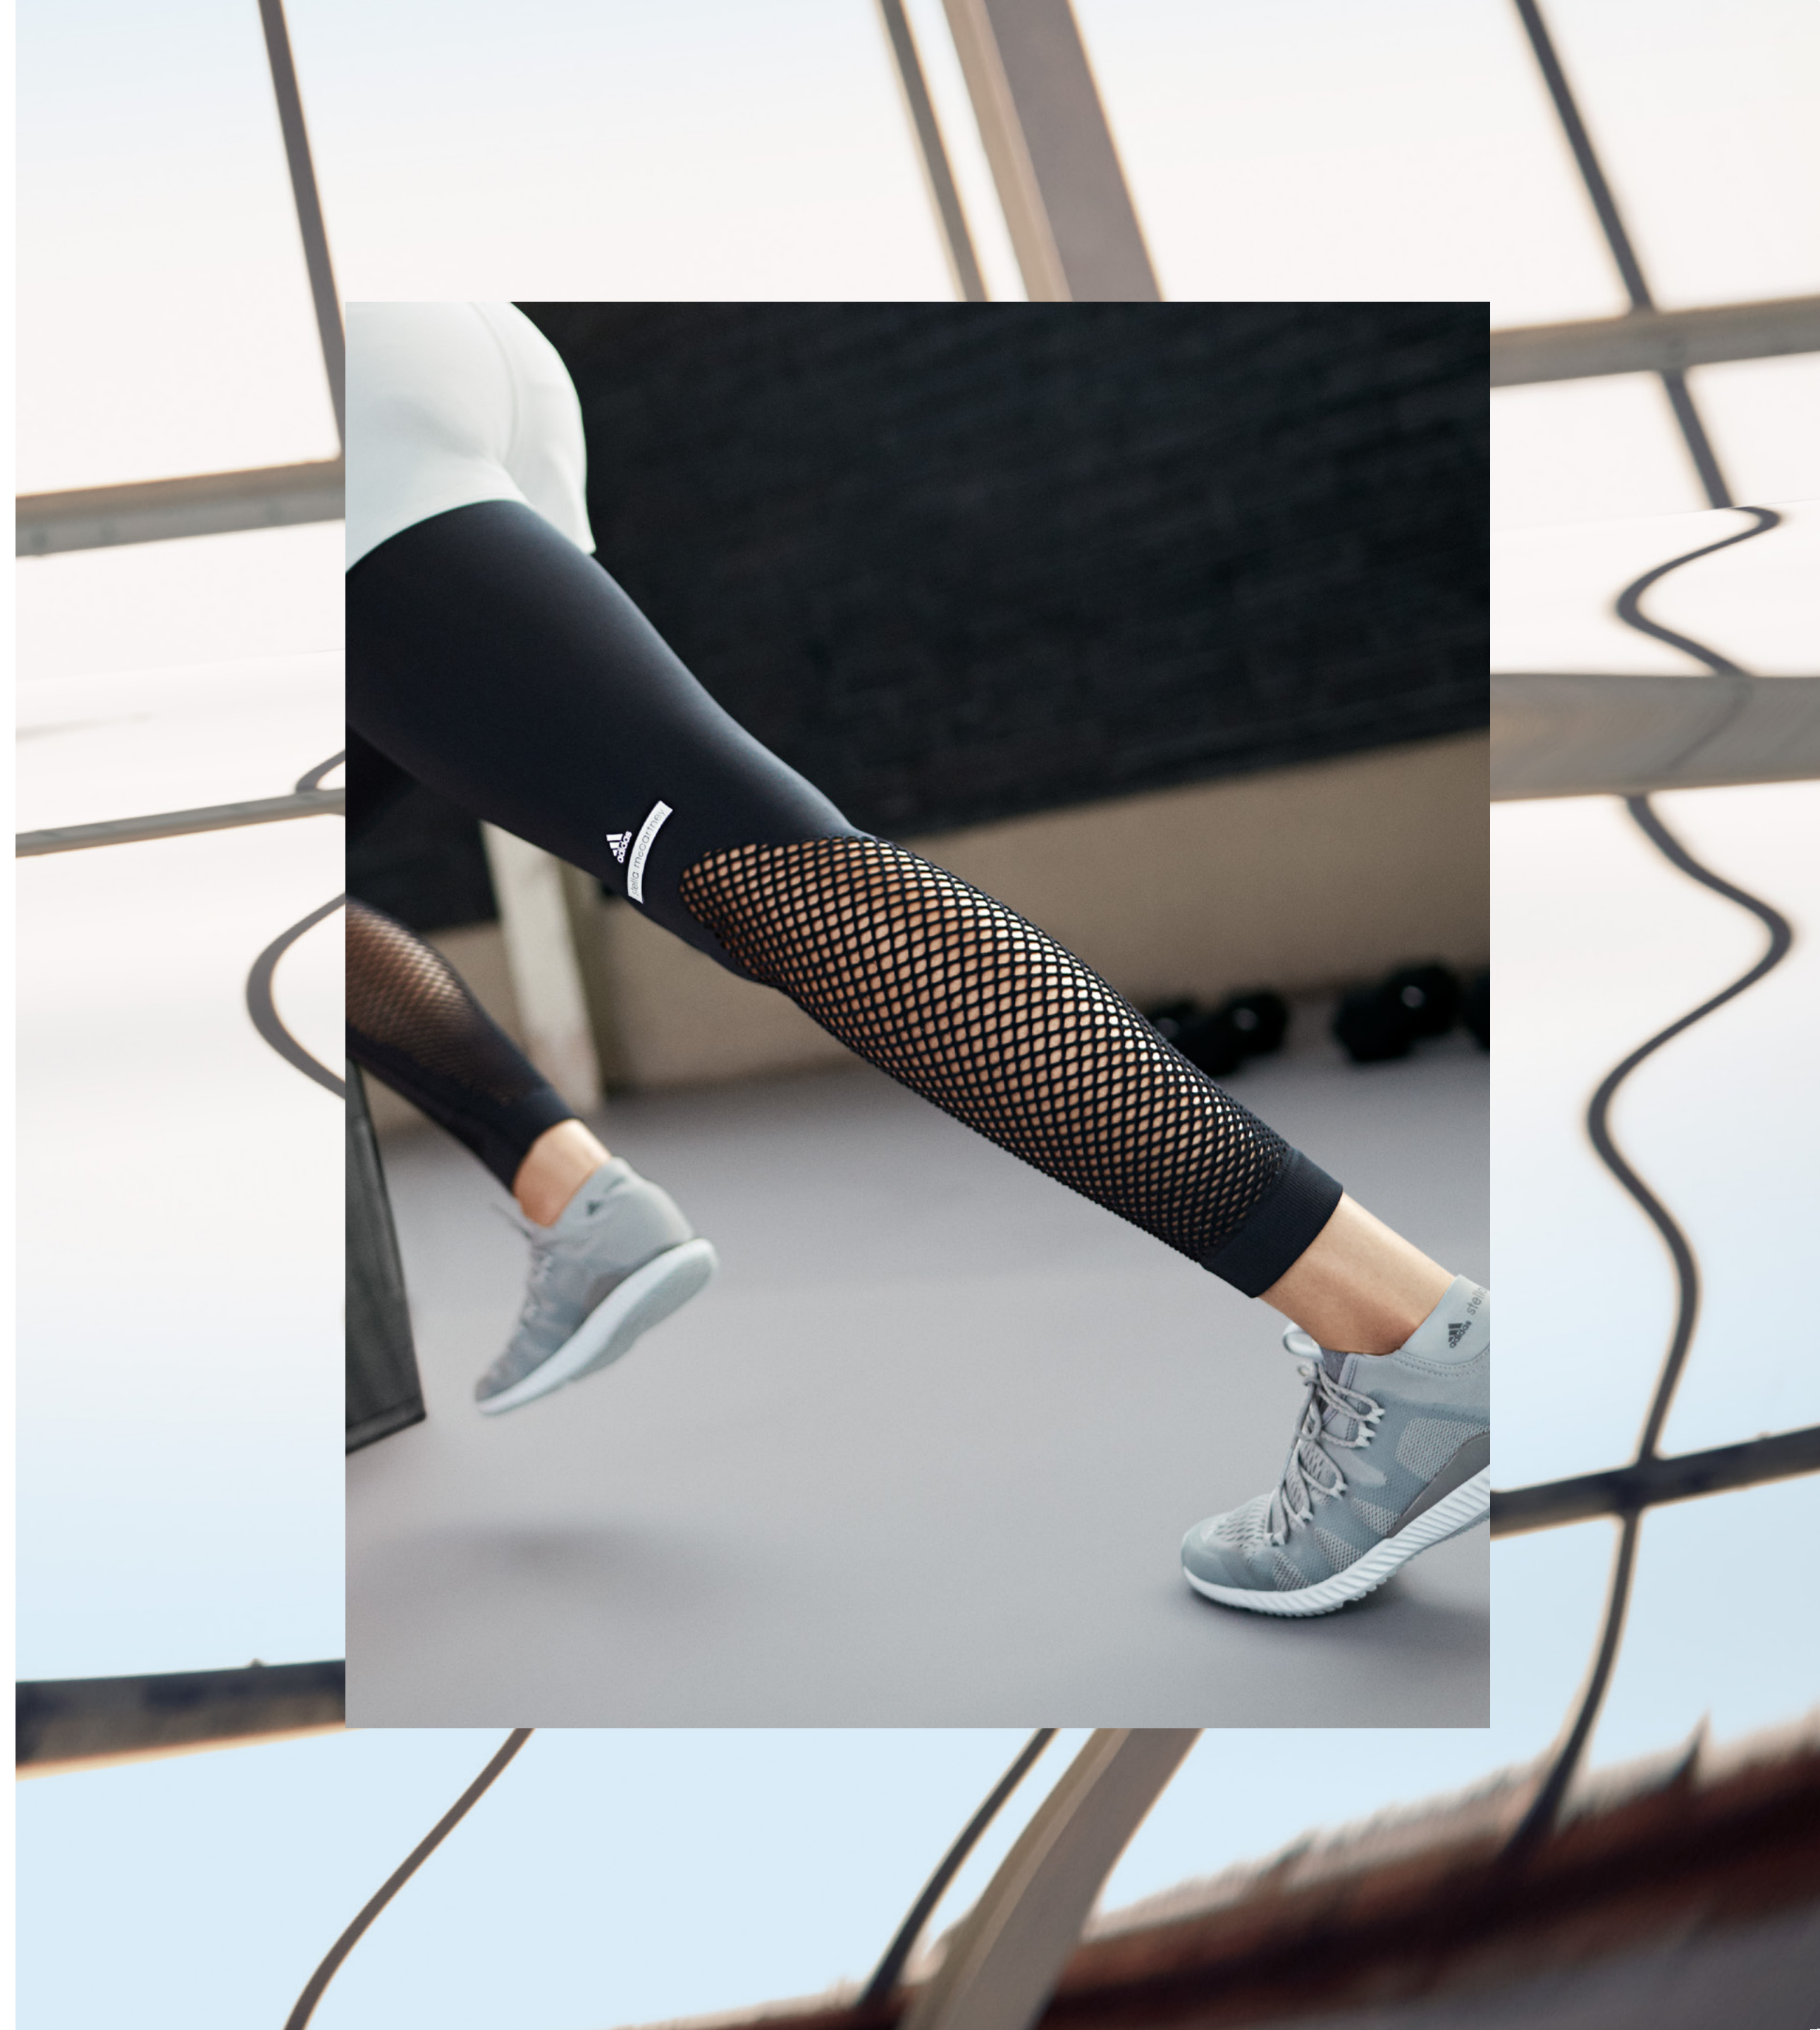

**LOOK FOUR**

PULLON JACKET S97440

**SWIM**

**SPRING SUMMER 2017**

**LOOK FIVE**

HIIT BRA S96872 | TRAINING HIITSHORT S99795  
SEAMLESS MESH TIGHT BS3301 | CRAZYTRAIN BOUNCE - MID BA7927

HIIT

**SPRING SUMMER 2017**