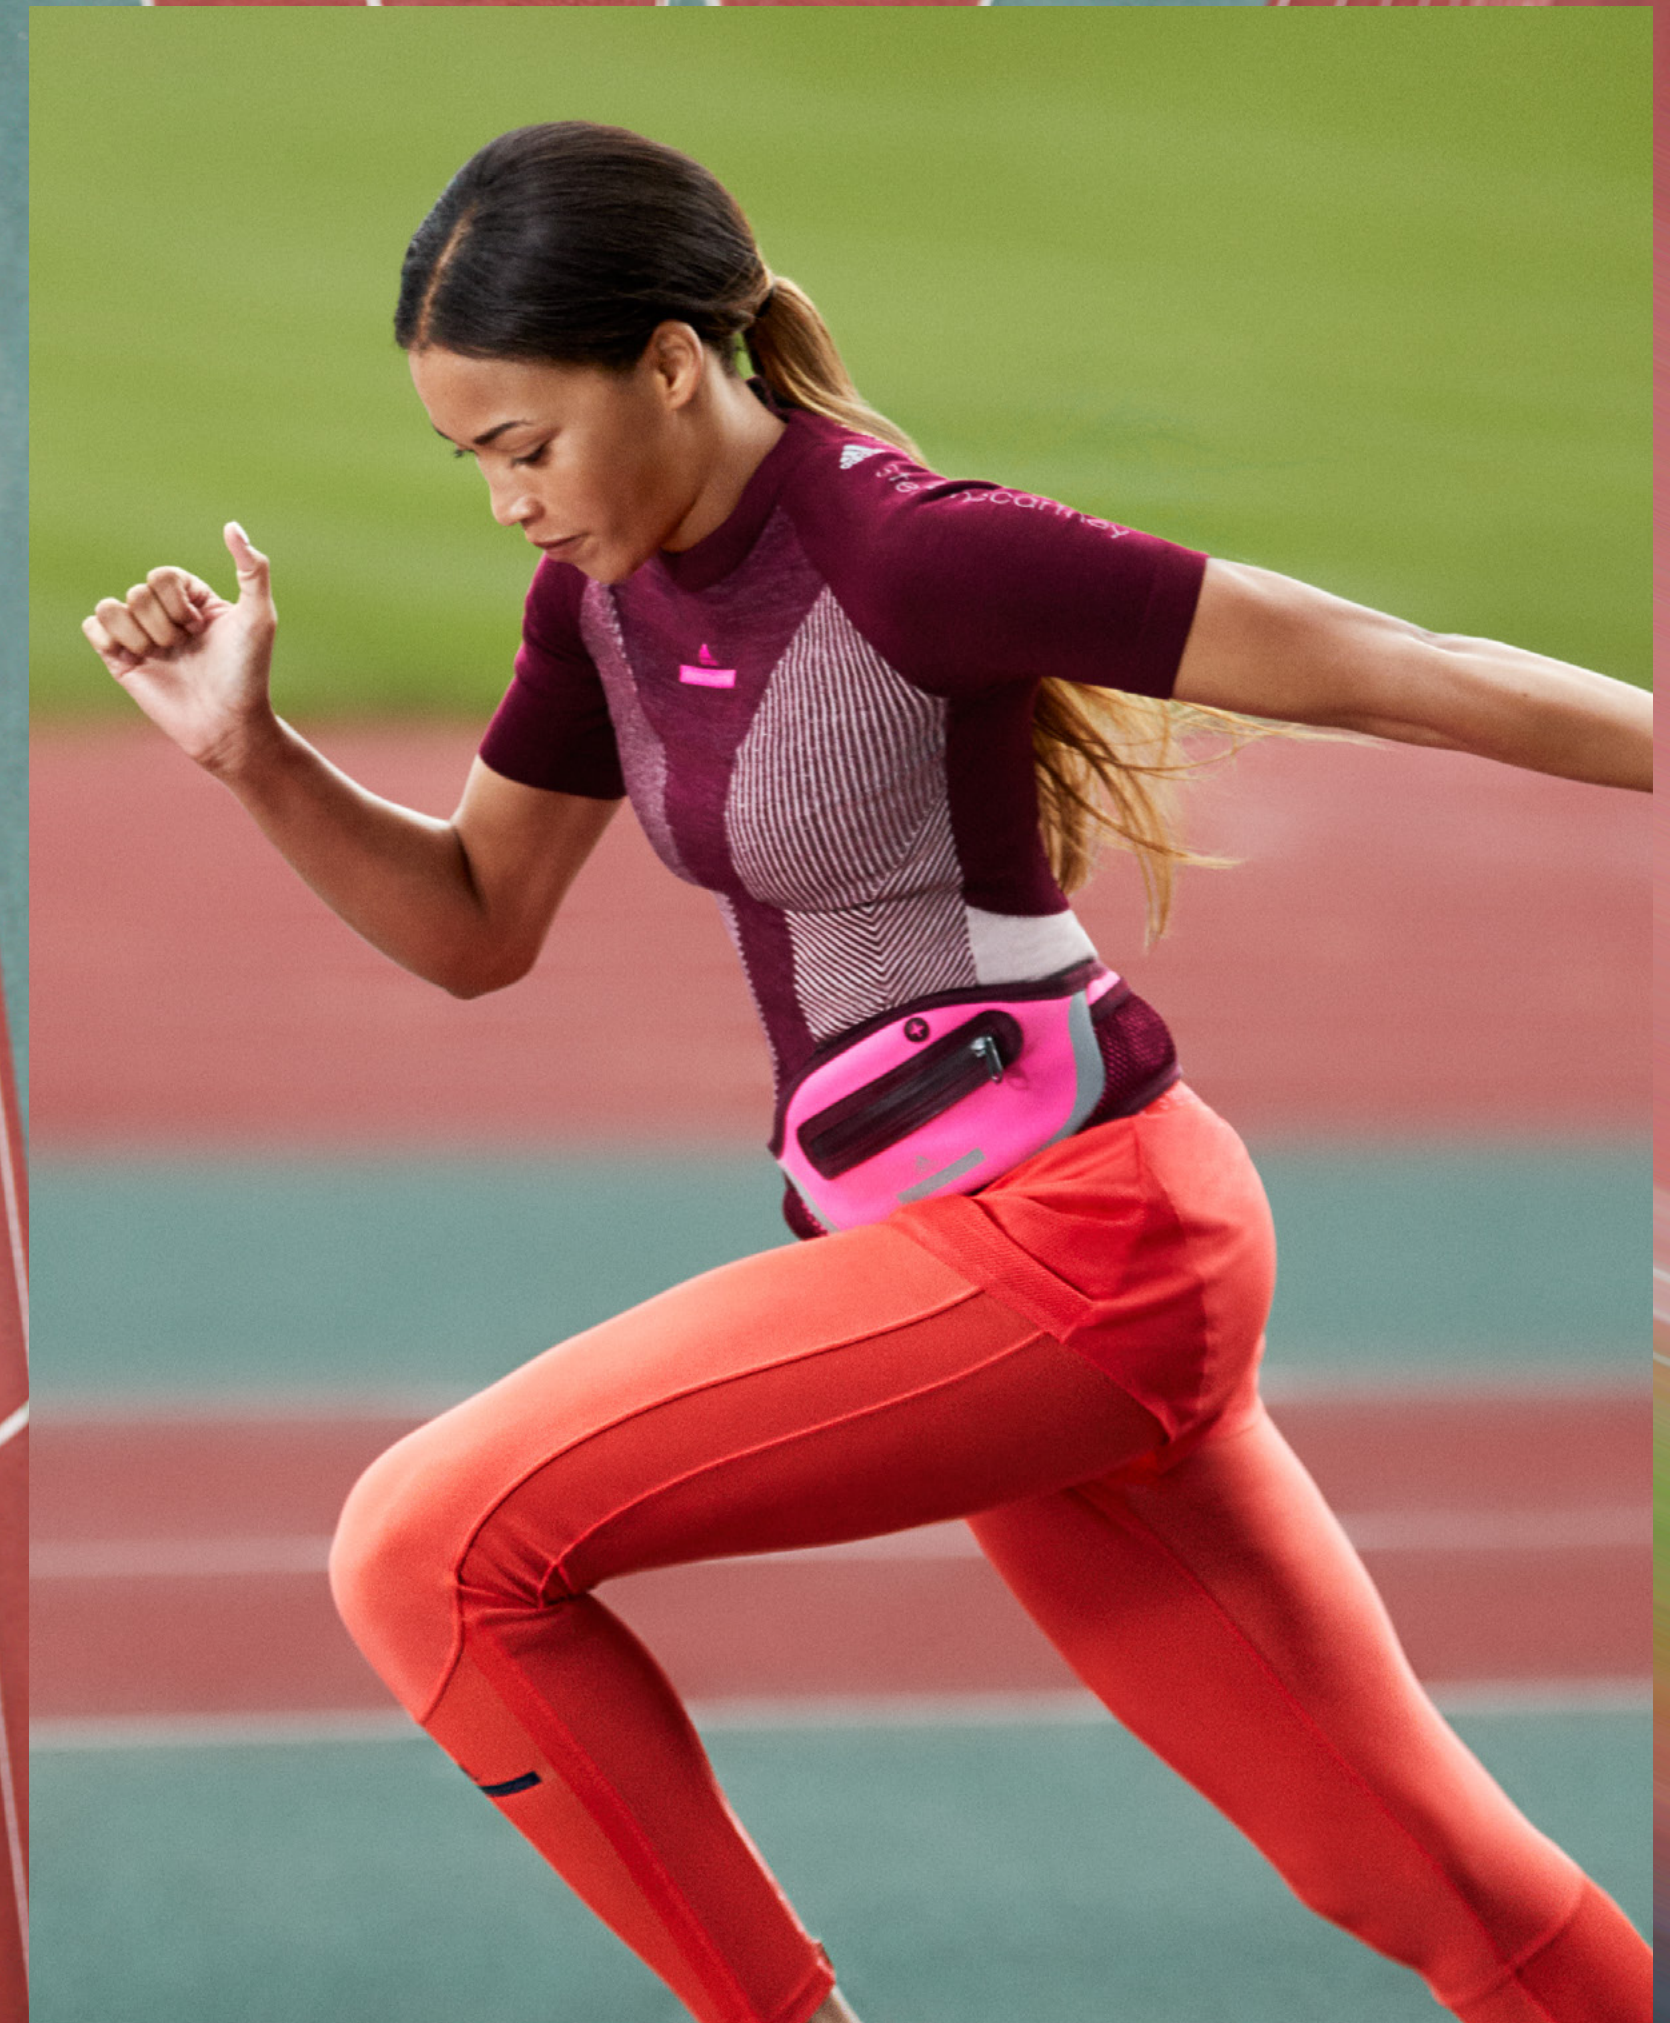

**TRAINING**

**SPRING SUMMER 2017**

LOOK TWO

RUN CAP REFL AZ2293 | RUN GILET S99205 | RUN EKNIT LS S99800  
RUN ULTRA TEE BP7103 | RUN BELT BP6747 | RUN ADZ SHORT BP6665 | RUN LONG TIGHT BR6639

RUN

SPRING SUMMER 2017