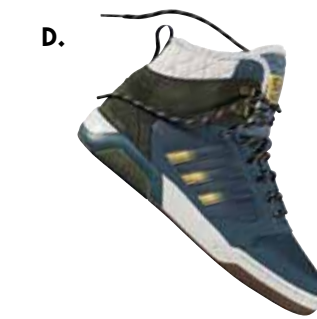

- **A. SG LITE RACER WINTER**
  BOLD ONIX / MATTE GOLD / NIGHT CARGO
  #F98912
- **B. SG DAILY TWIST MID**
  ST CARGO KHAKI / MATTE GOLD / NIGHT CARGO
  #F98703
- **C. SG TAIGA**
  PEARL GREY / MATTE GOLD / NIGHT CARGO
  #F98878
- **D. SG BB9TIS WINTER MID**
  BOLD ONIX / MATTE GOLD / NIGHT CARGO
  #F98876