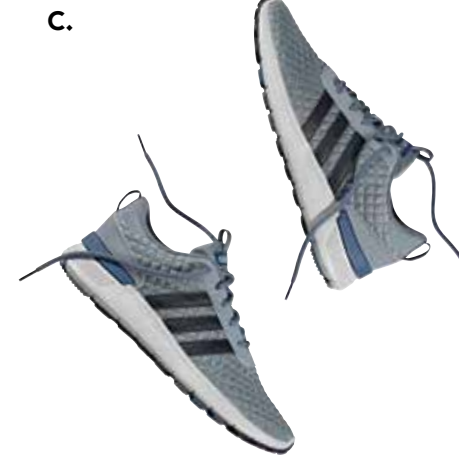

**GUYS**

**A. TECH DOWN JACKET**

BLACK  
#A19602  
COLLEGIATE NAVY  
#AJ0194

**B. BALL FIBRE JACKET**

DARK GREY HEATHER /  
DARK GREY HEATHER  
#AB3569

**C. COLOURBLOCK JACKET**

COLLEGIATE NAVY /  
COLLEGIATE ORANGE  
#AB3558

**D. OUTDOOR PADDED JACKET**

SURF BLUE  
#AB8774

**E. PADDED JACKET**

COLLEGIATE NAVY / NIGHT MARINE  
#A19601

- A. SWEATER**  
BLACK / MEDIUM GREY HEATHER  
#AB3513
- B. GRAPHIC HOODIE**  
SUPER YELLOW / BLACK  
#AB3515
- C. FULLZIP HOODIE**  
MEDIUM GREY HEATHER / BLACK  
#AP0513
- D. SLIM DENIM**  
DARK BLUE RINSE DNM  
#AB8858
- E. TRACKPANT**  
COLLEGIATE NAVY / BLUE  
#AP0511
- F. SLIM DENIM**  
ASH GREY DENIM  
#AB3683

- A. BEANIE**  
BLACK #A18011  
DARK GREY HEATHER #A18012
- B. RIB BEANIE**  
DARK GREY HEATHER / SOLAR YELLOW #AP6228
- C. POM BEANIE**  
BLACK #AB6843  
COLLEGIATE NAVY #AB6844
- D. GRAPHIC HOODIE**  
MEDIUM GREY HEATHER / COLLEGIATE NAVY #AB3506
- E. PRINT TEE**  
DARK GREY HEATHER #AP0899
- F. PRINT GYMSACK**  
BLACK #AP6229
- G. SLIM DENIM**  
USED BLUE DENIM #AB8857
- H. WOVEN JOGGER**  
MESA #AP0518
- I. THREE STRIPES TRACKPANT**  
BLACK #AB3523