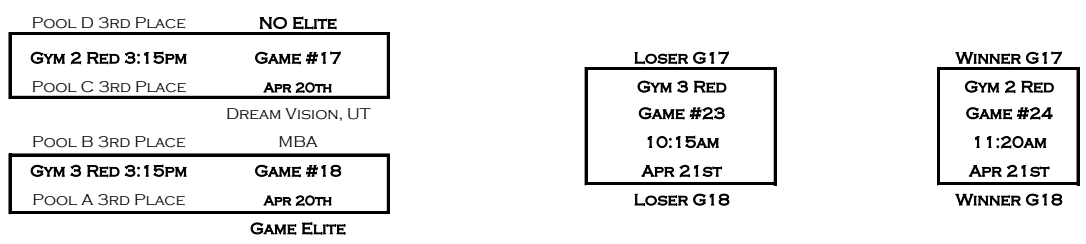

## 16s EXCLUSIVE RUN TOURNAMENT CHAMPIONSHIP BRACKET

## 16s EXCLUSIVE RUN TOURNAMENT CONSOLATION GAMES

## 15s EXCLUSIVE RUN TOURNAMENT CHAMPIONSHIP BRACKET